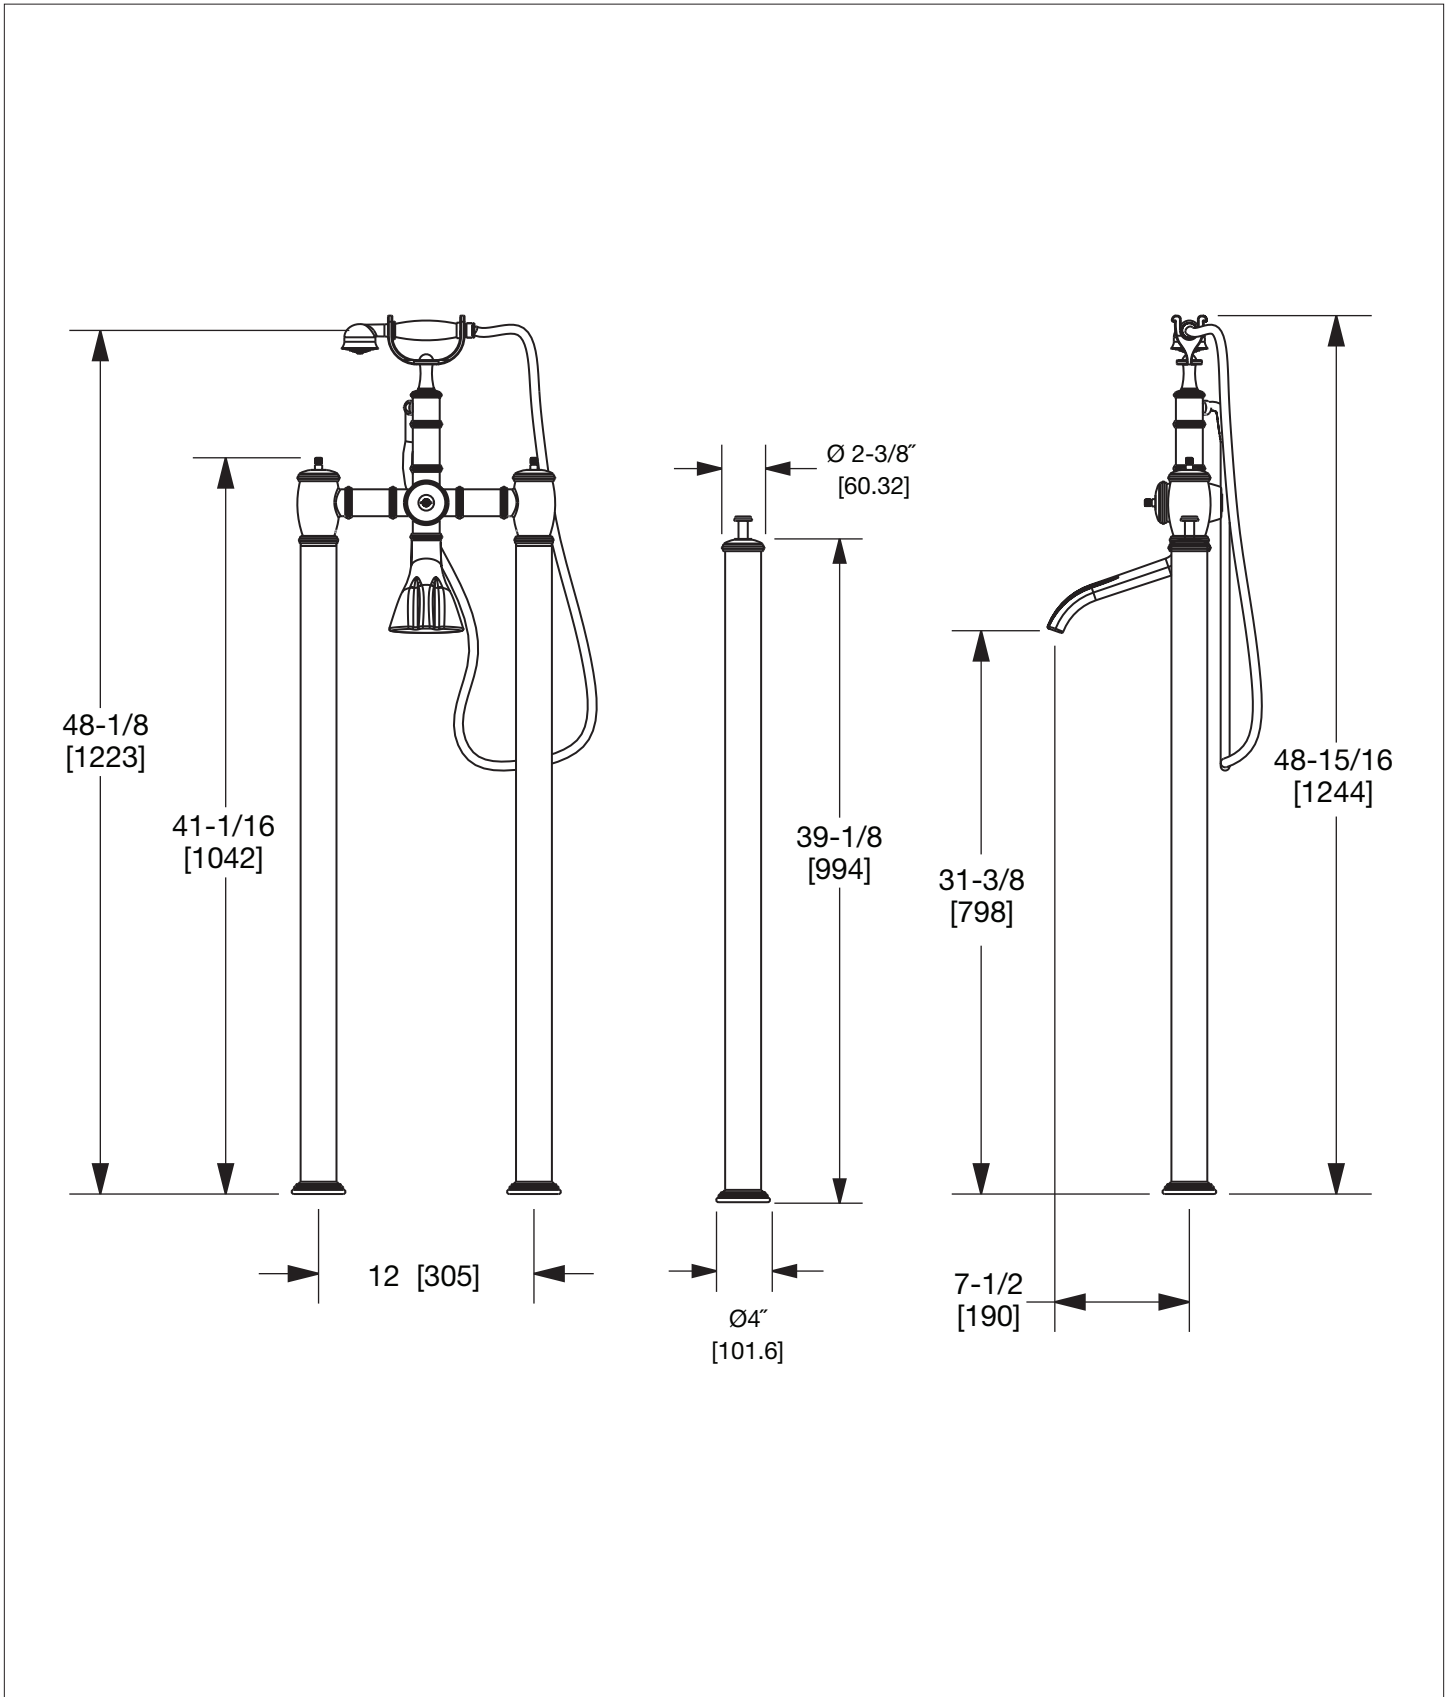

- o Available in all Sherle Wagner International finishes
- o Solid brass/bronze construction
- o 8 gpm (30 L/min) spout flow rate
- o 1.8 gpm (6.8 L/min) hand shower flow rate
- o Includes 3/4" washerless 1/4" turn Ceramic cartridge
- o Includes Diverter cartridge

Grey Series I Lever Exposed Tub Set 0990XTS-01-XX

Exposed Free Standing Waste Assembly with Grey Series III Pull XP-WASTE-0007-114-XX

The measurements shown are for reference only. Products and specifications shown are subject to change without notice.