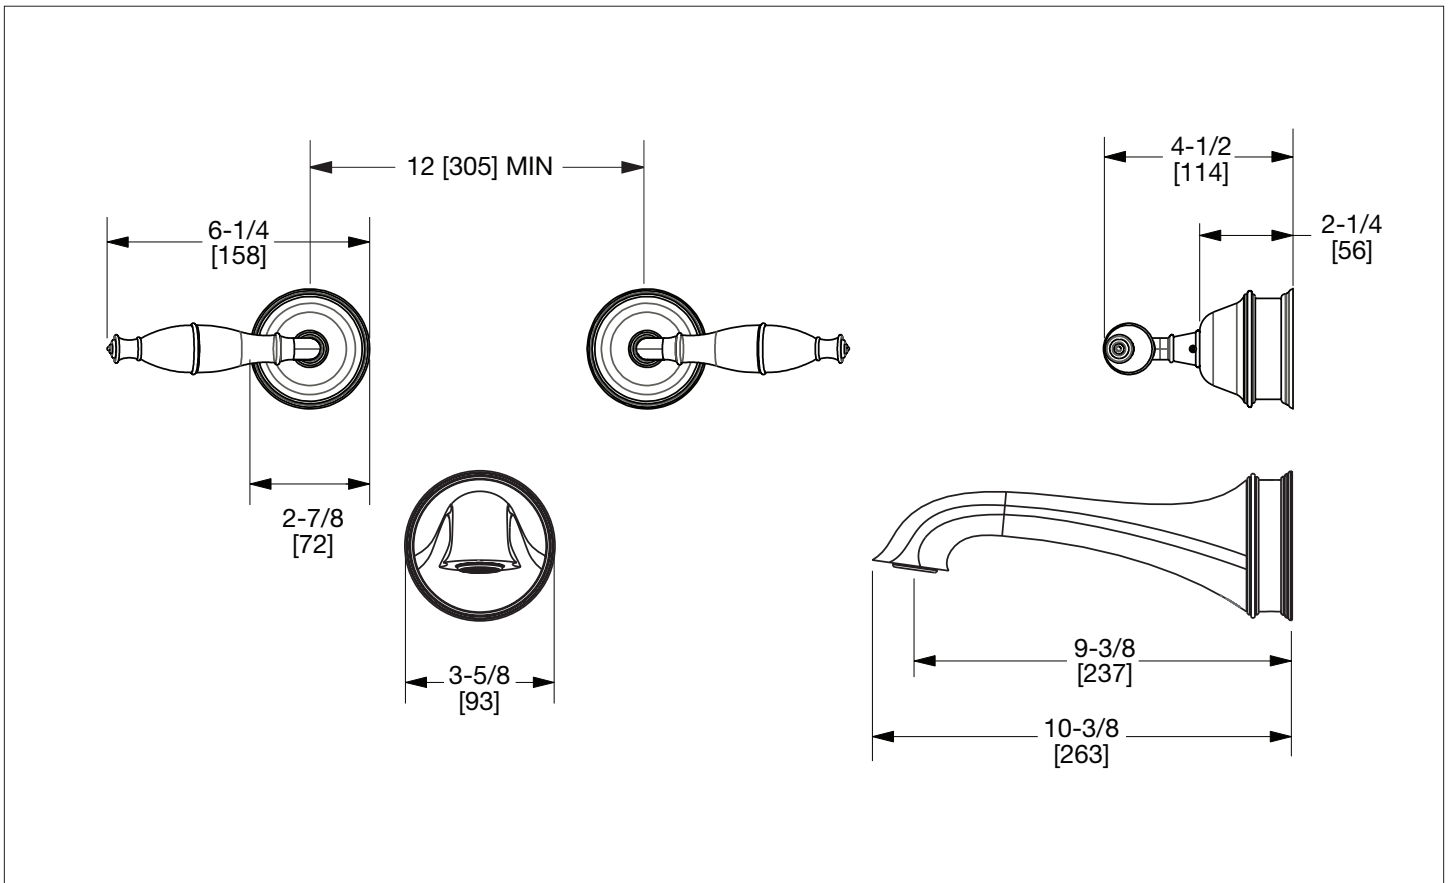

The measurements shown are for reference only. Products and specifications shown are subject to change without notice.

REV A