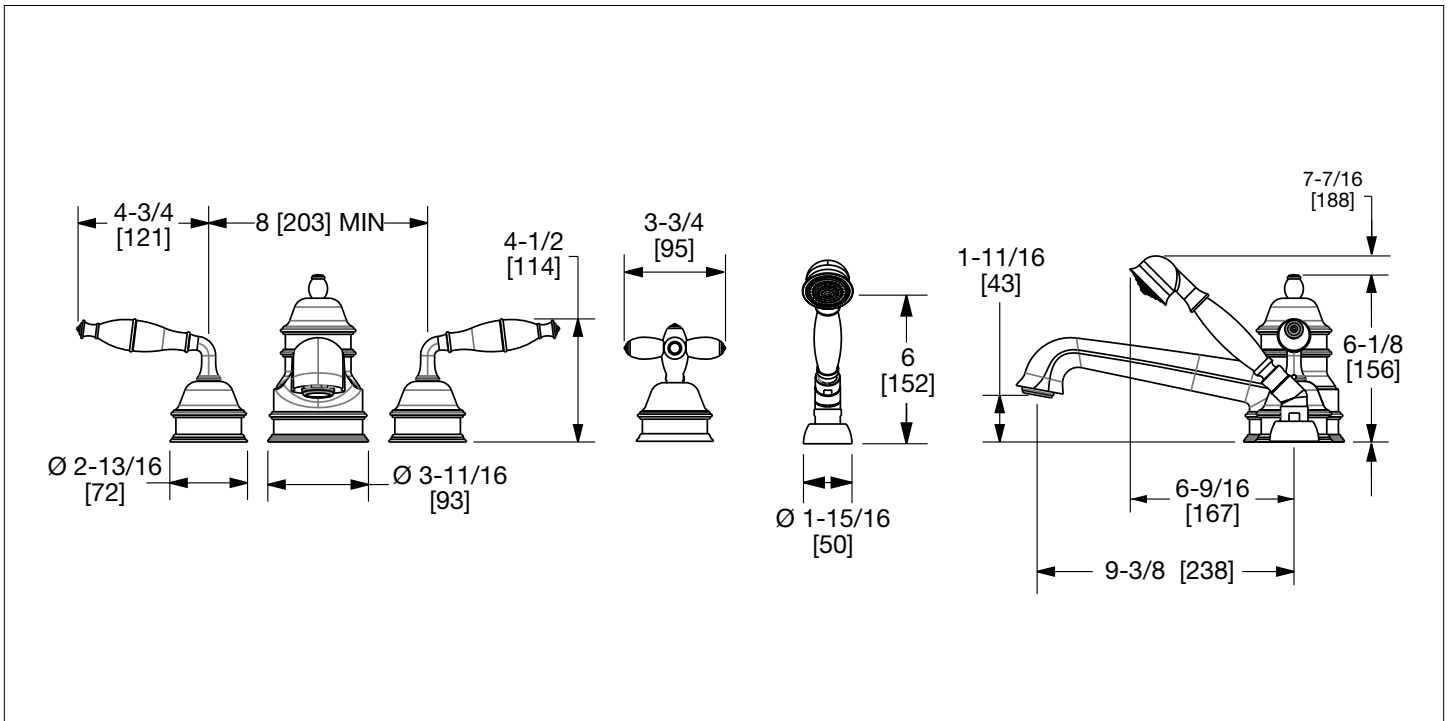

The measurements shown are for reference only. Products and specifications shown are subject to change without notice.

Rev A