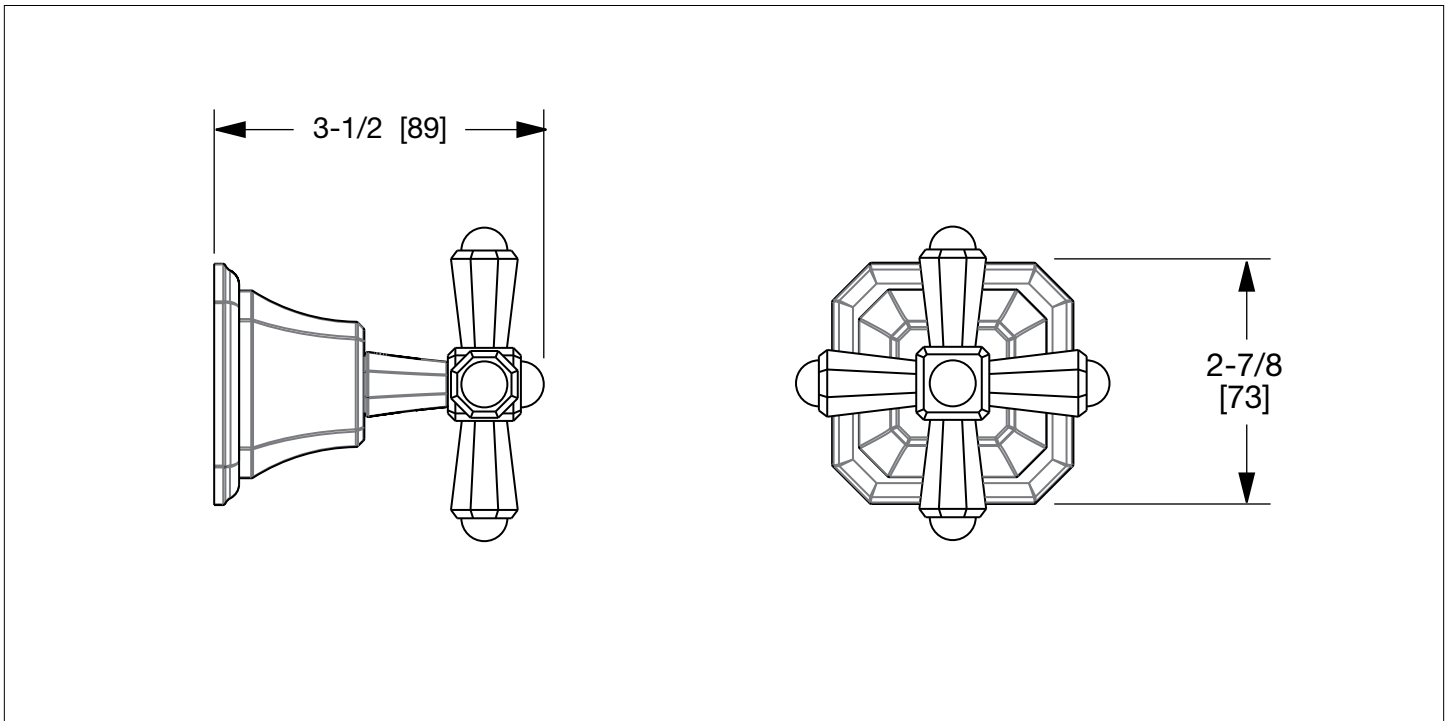

The measurements shown are for reference only. Products and specifications shown are subject to change without notice.

Rev A