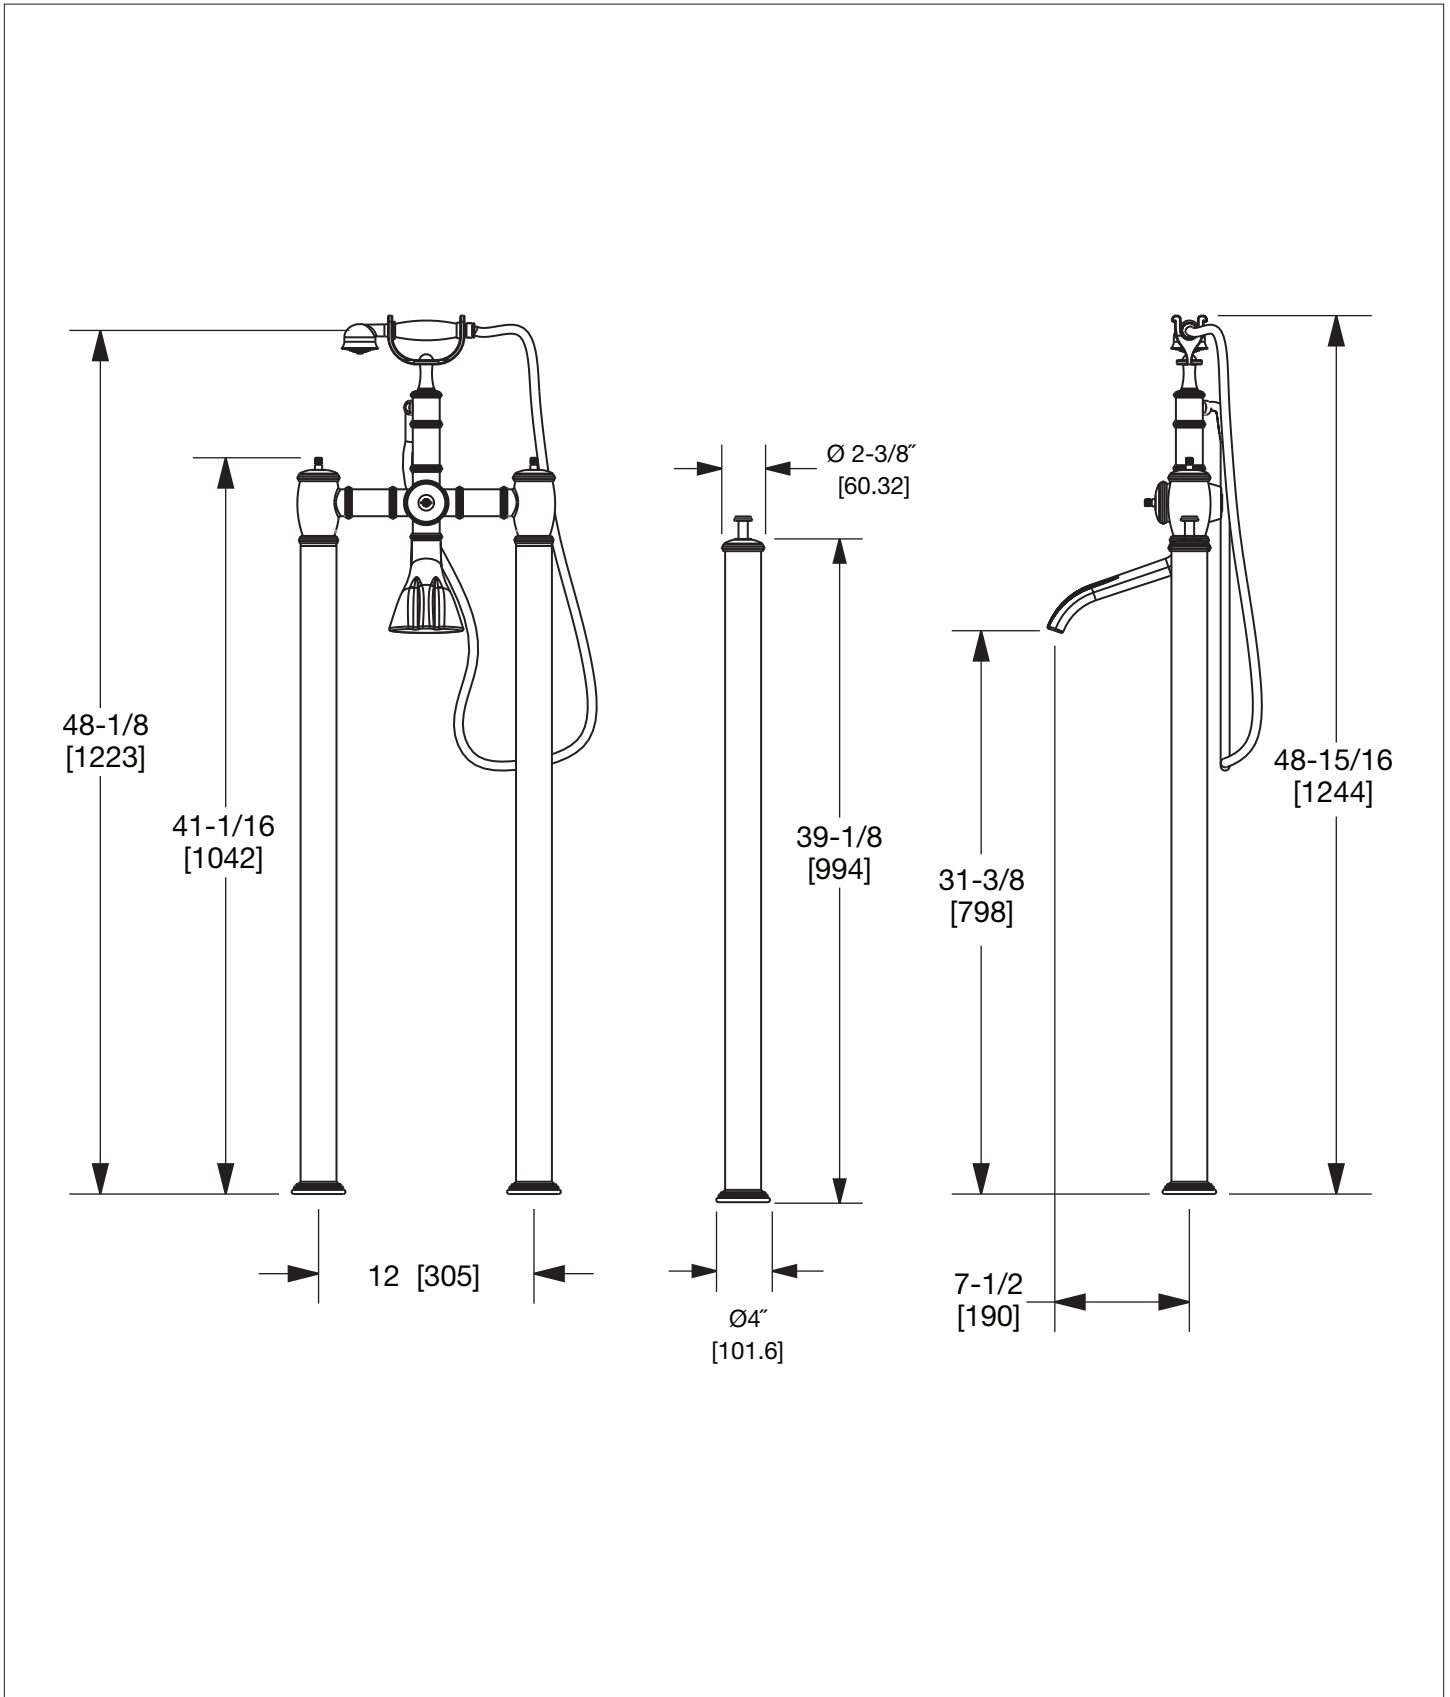

SHERLE WAGNER INTERNATIONAL

Harrison Lever Exposed Tub Set 0980XTS-01-XX

Exposed Free Standing Waste Assembly with Harrison Pull XP-WASTE-0009-XX

Shown with free standing waste assembly

PRODUCT FEATURES

- o Available in all Sherle Wagner International finishes
- o Solid brass/bronze construction
- o 8 gpm (30 L/min) spout flow rate
- o 1.8 gpm (6.8 L/min) hand shower flow rate
- o Includes 3/4" washerless 1/4" turn Ceramic cartridge
- o Includes Diverter cartridge

Harrison Lever Exposed Tub Set 0980XTS-01-XX

Exposed Free Standing Waste Assembly with Harrison Pull XP-WASTE-0009-XX

The measurements shown are for reference only. Products and specifications shown are subject to change without notice.