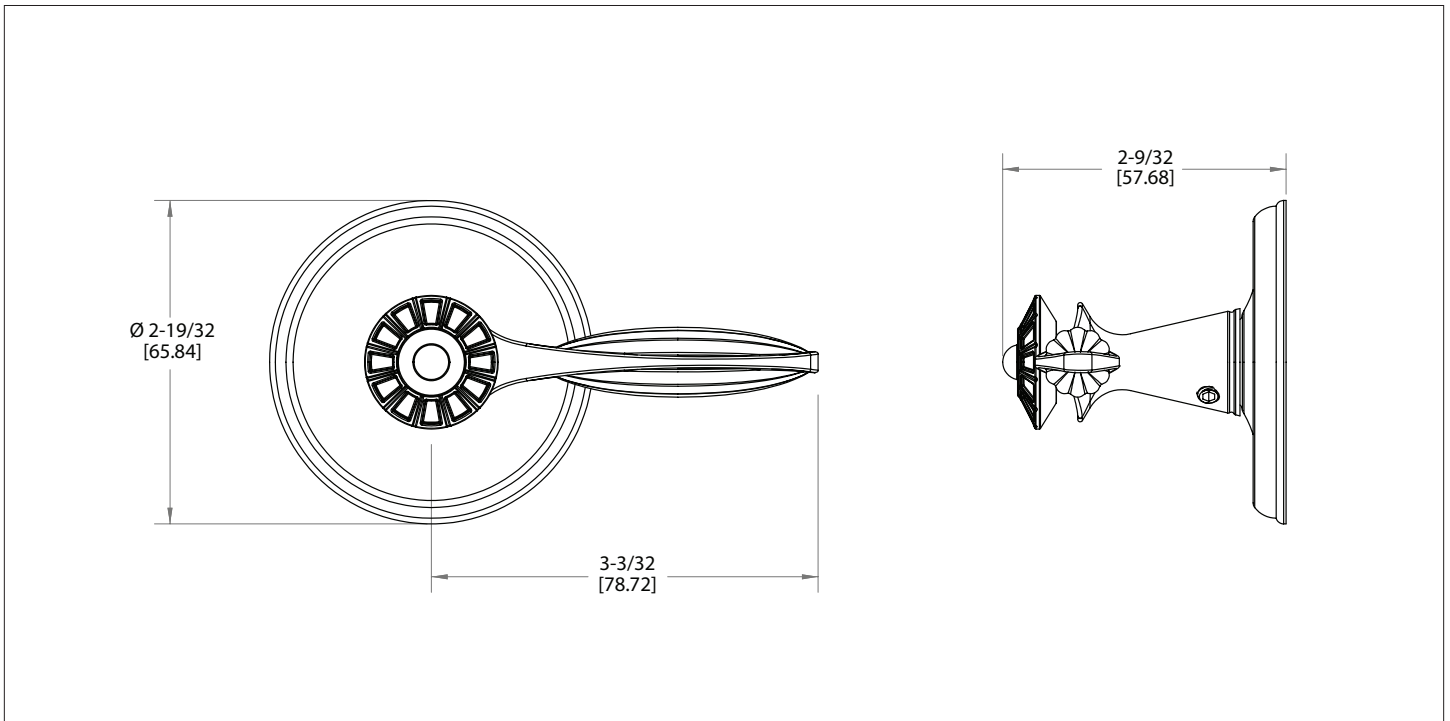

The measurements shown are for reference only. Products and specifications shown are subject to change without notice.

Rev A