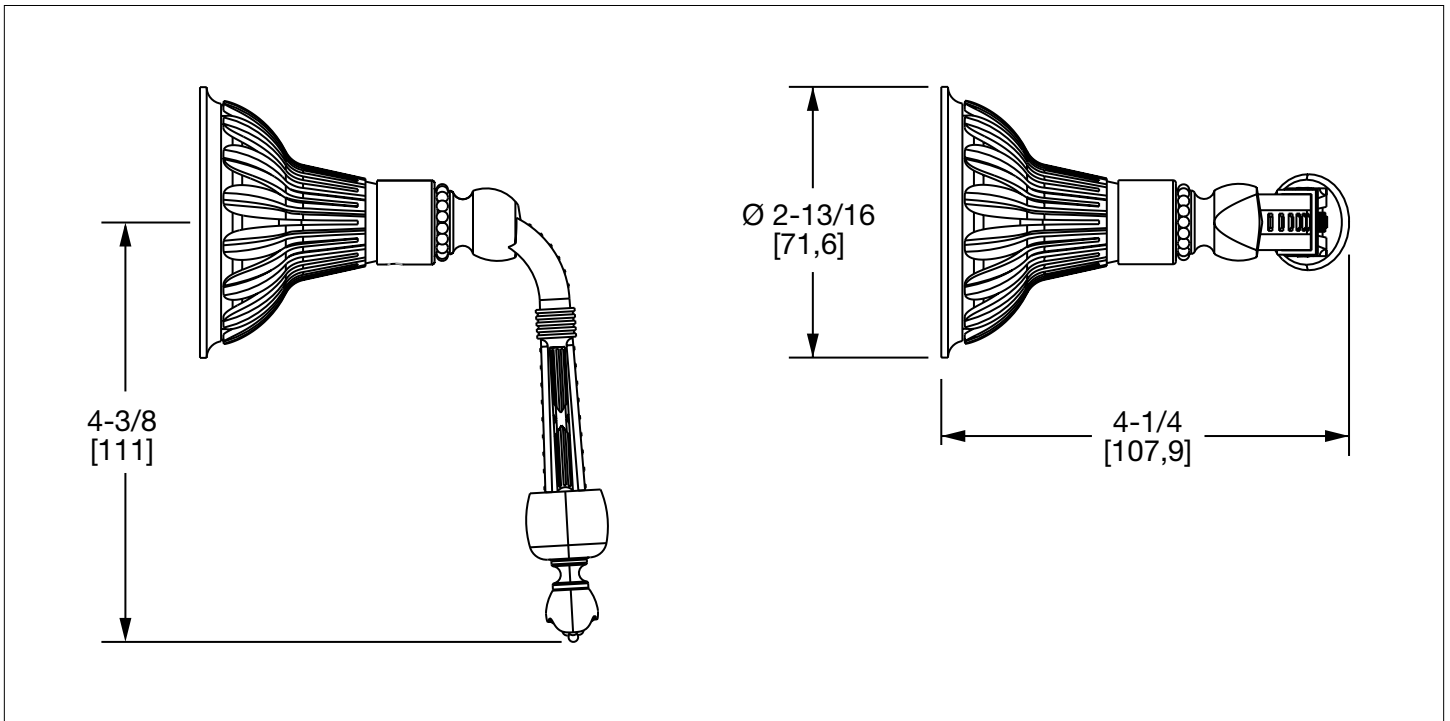

The measurements shown are for reference only. Products and specifications shown are subject to change without notice.

Rev A