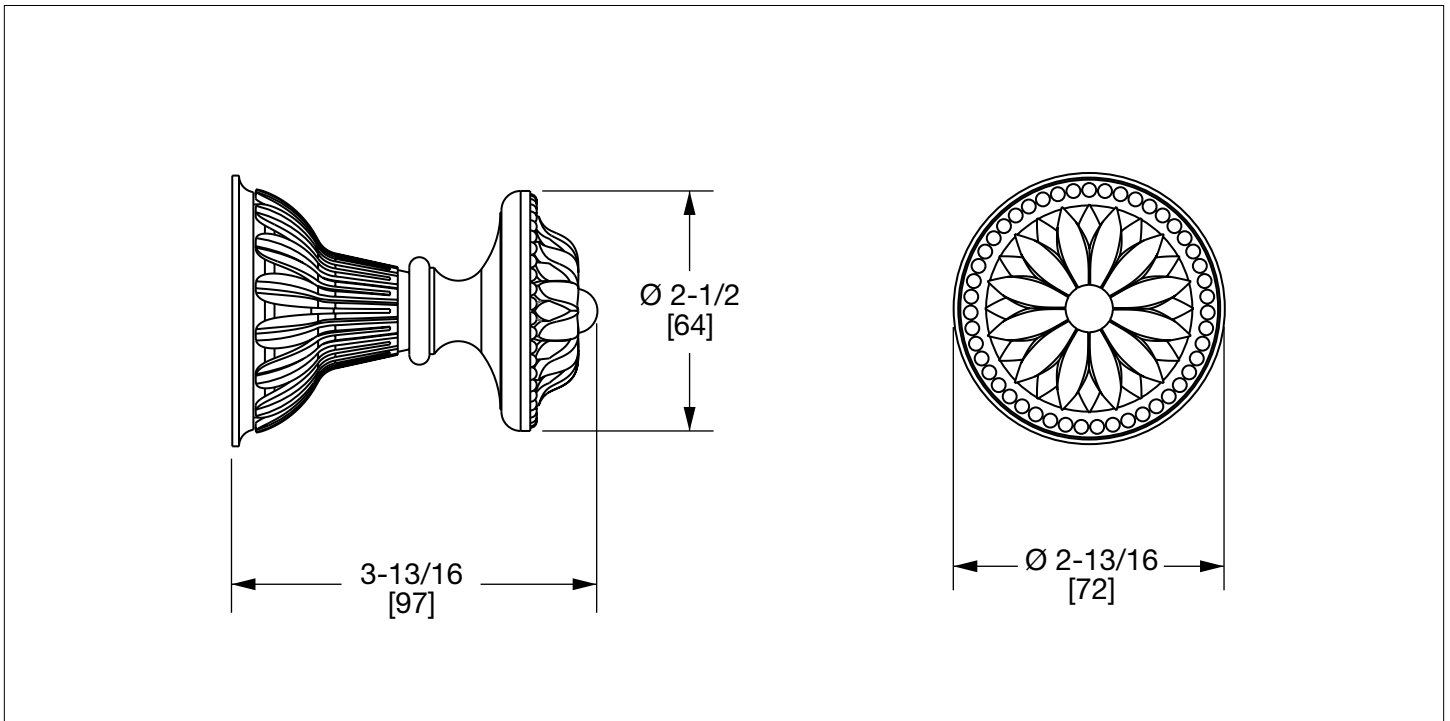

The measurements shown are for reference only. Products and specifications shown are subject to change without notice.

Rev A