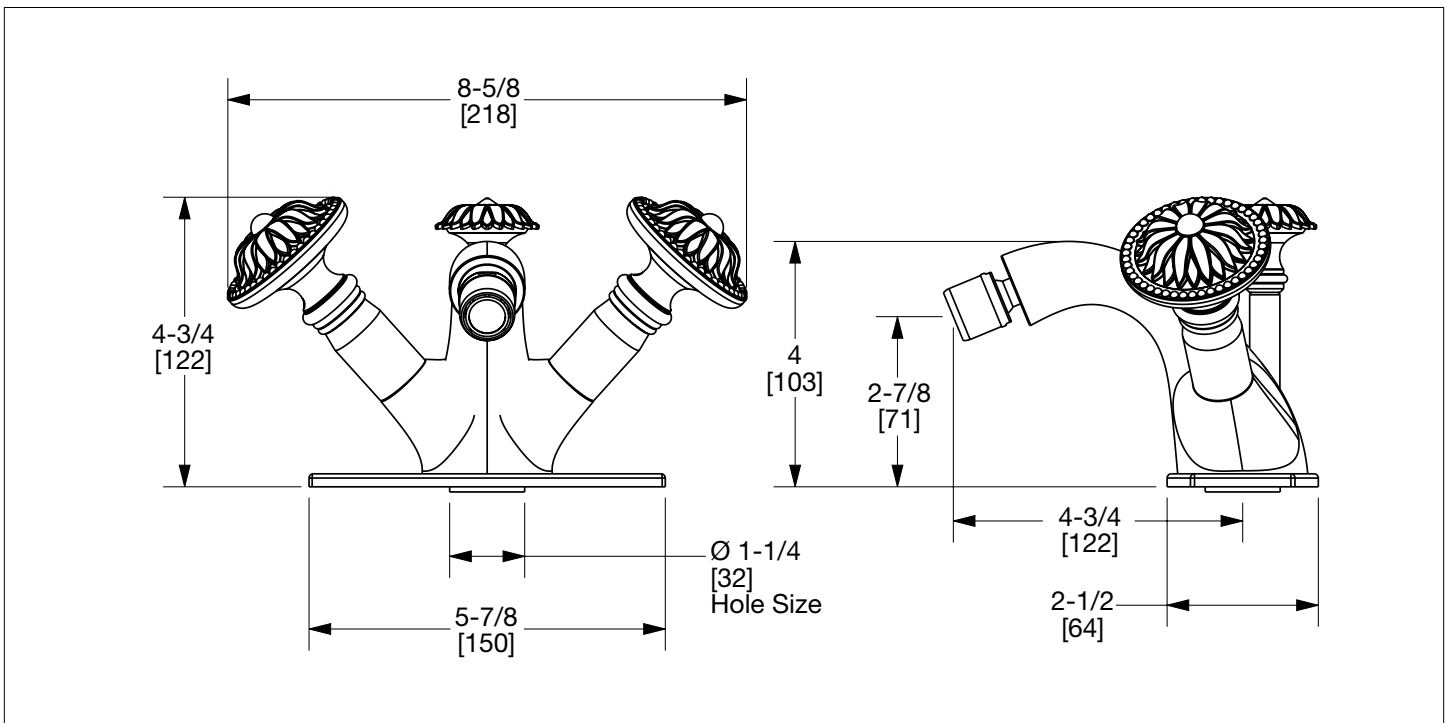

The measurements shown are for reference only. Products and specifications shown are subject to change without notice.

Rev A