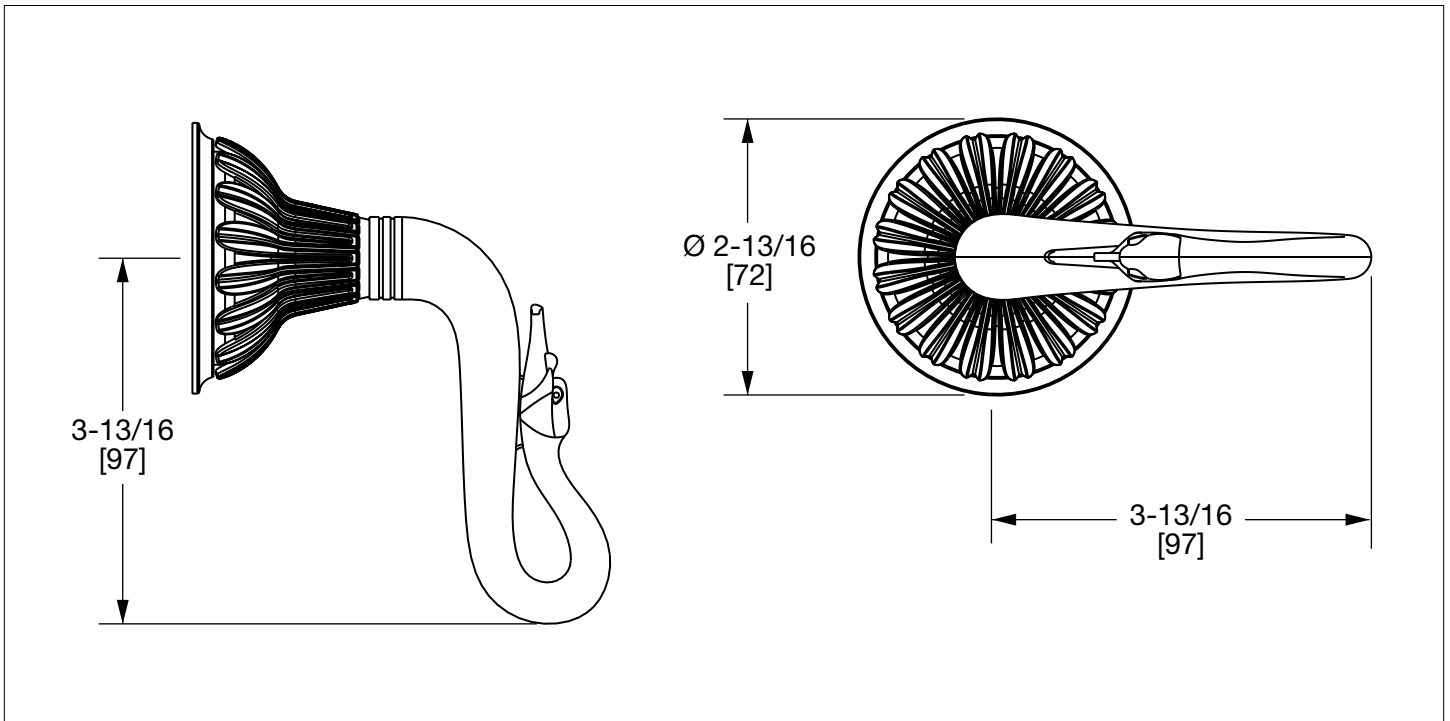

SHERLE WAGNER INTERNATIONAL

SWAN LEVER VOLUME CONTROL AND DIVERTER TRIM 0915LV-ESC-XX

PRODUCT FEATURES

- o Available in all Sherle Wagner International finishes
- o Solid brass/bronze construction
- o Trim only used in conjunction with 1/2" or 3/4" ceramic cartridge volume control valves and Diverter valves
- o Valve sold separately, see sales representative for options
- o Includes stem extension

- o Required add-ons for installation: See sales representative
VLVE-1/2-LH or VLVE-1/2-RH 1/2" inwall valve
VLVE-3/4-LH or VLVE-3/4-RH 3/4" inwall valve

AVAILABLE METAL FINISHES

PN Polished Nickel
CP Polished Chrome
BN Brushed Nickel
BC Brushed Chrome
SB Satin Brass
OB Oil Rubbed Brass

The measurements shown are for reference only. Products and specifications shown are subject to change without notice.

Rev A