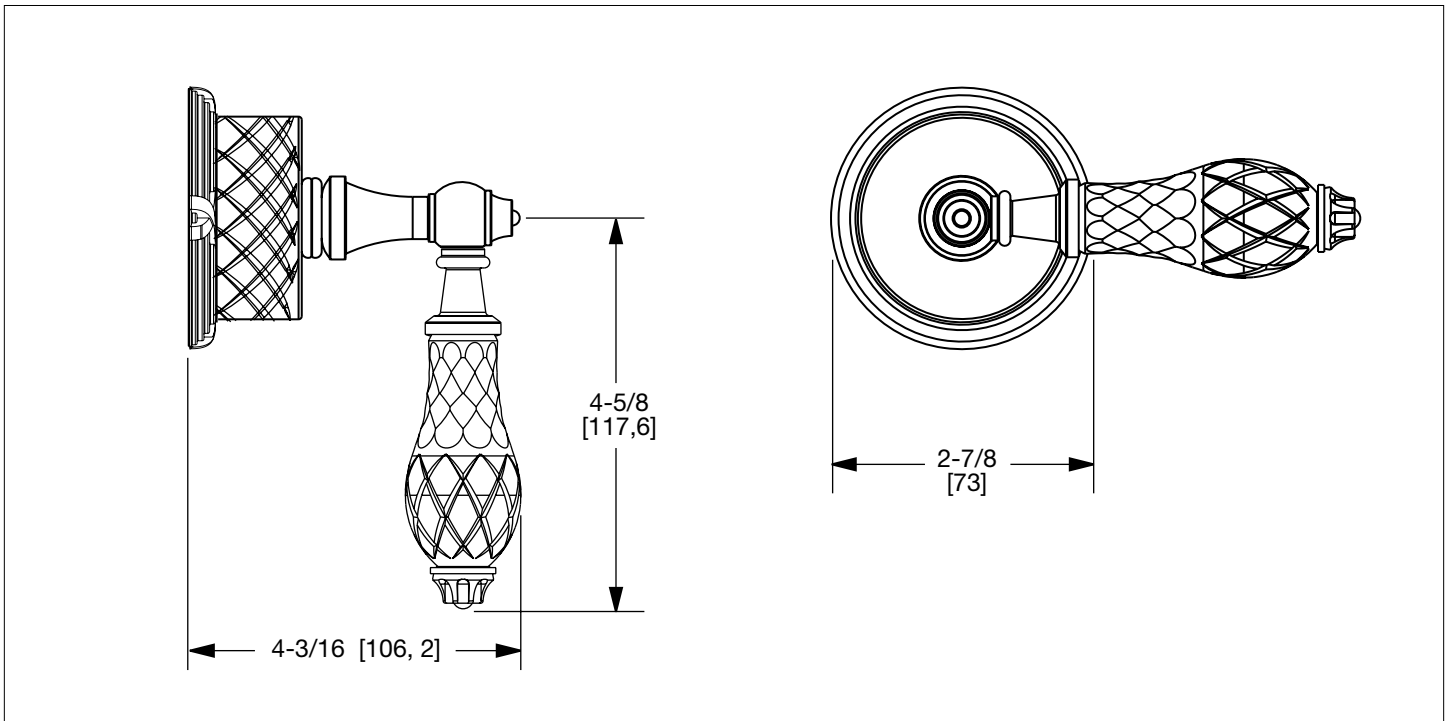

SHERLE WAGNER INTERNATIONAL

CUT CRYSTAL EMPIRE LEVER VOLUME CONTROL AND DIVERTER TRIM 0914LV-ESC-CTCR-XX

PRODUCT FEATURES

- o Available in all Sherle Wagner International finishes
- o Solid brass/bronze construction
- o Trim only used in conjunction with 1/2" or 3/4" ceramic cartridge volume control valves and Diverter valves
- o Valve sold separately, see sales representative for options
- o Includes stem extension

- o Required add-ons for installation: See sales representative
VLVE-1/2-LH or VLVE-1/2-RH 1/2" inwall valve
VLVE-3/4-LH or VLVE-3/4-RH 3/4" inwall valve

AVAILABLE METAL FINISHES

PN Polished Nickel
CP Polished Chrome
BN Brushed Nickel
BC Brushed Chrome
SB Satin Brass
OB Oil Rubbed Brass

The measurements shown are for reference only. Products and specifications shown are subject to change without notice.

Rev A