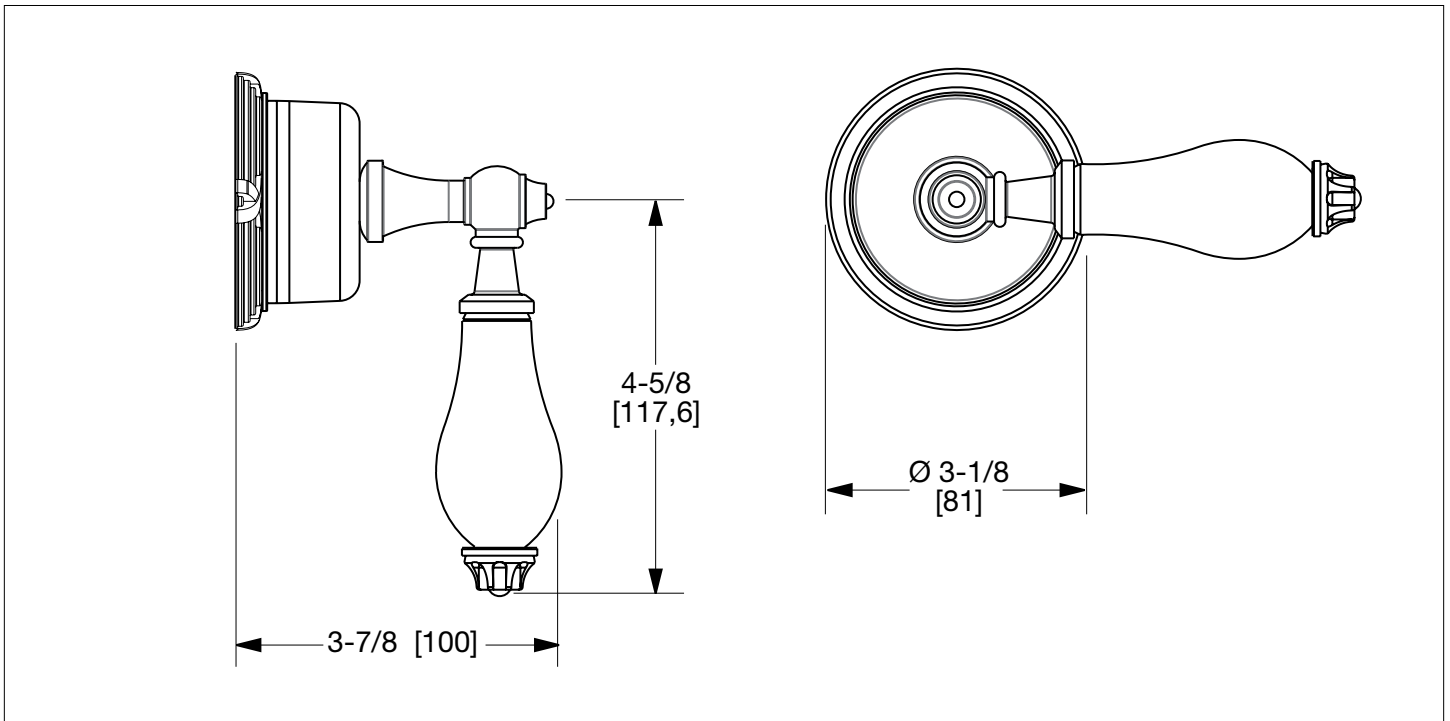

The measurements shown are for reference only. Products and specifications shown are subject to change without notice.

Rev A