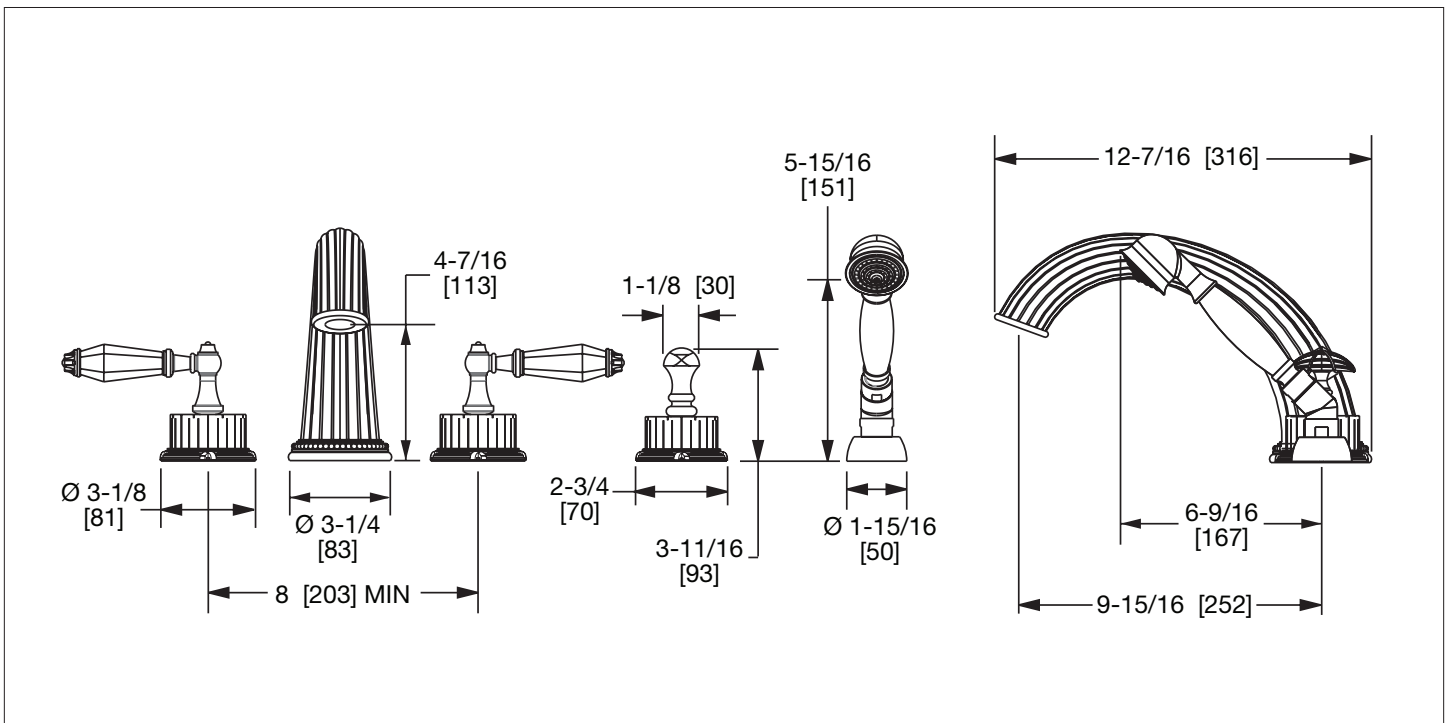

The measurements shown are for reference only. Products and specifications shown are subject to change without notice.

Rev A