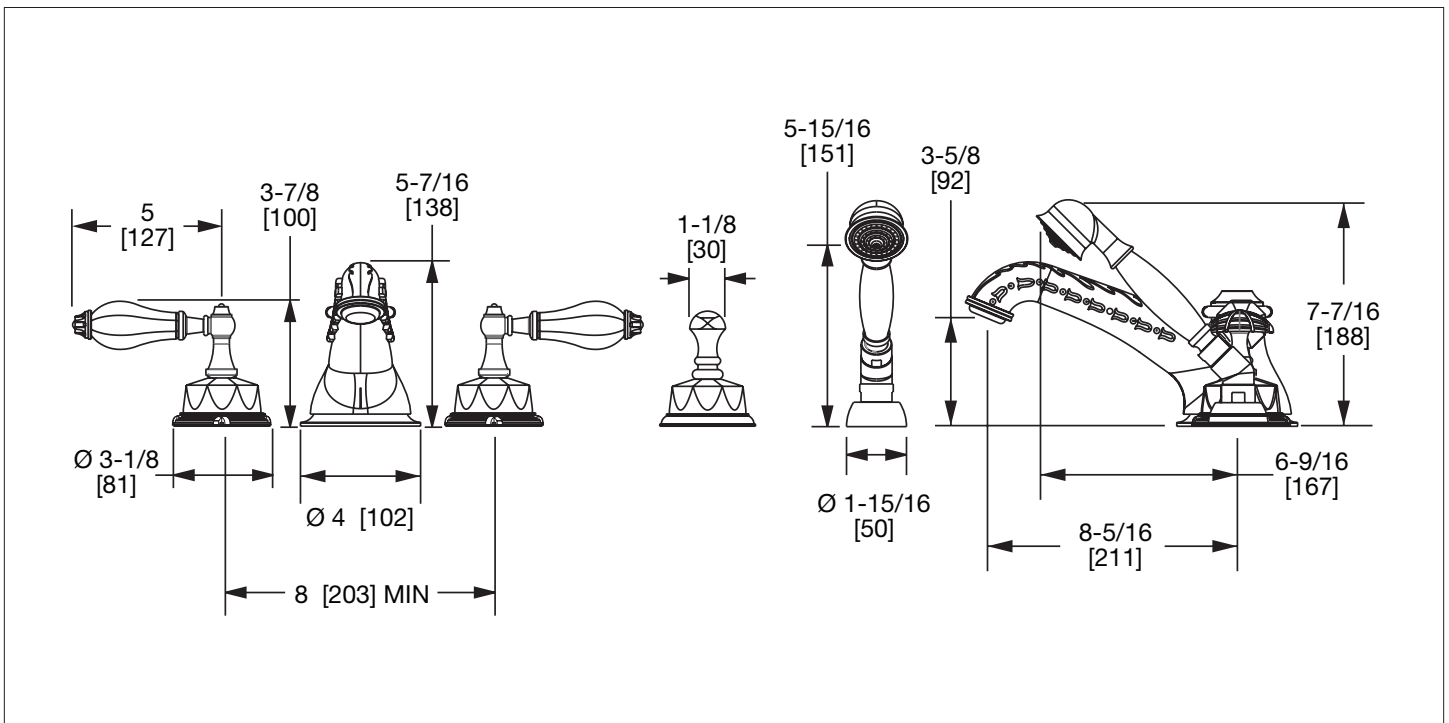

AVAILABLE SEMIPRECIOUS INSERTS

RKCR Rock Crystal	RSQU Rose Quartz	AMET Amethyst	BKOB Black Obsidian

The measurements shown are for reference only. Products and specifications shown are subject to change without notice.

Rev A