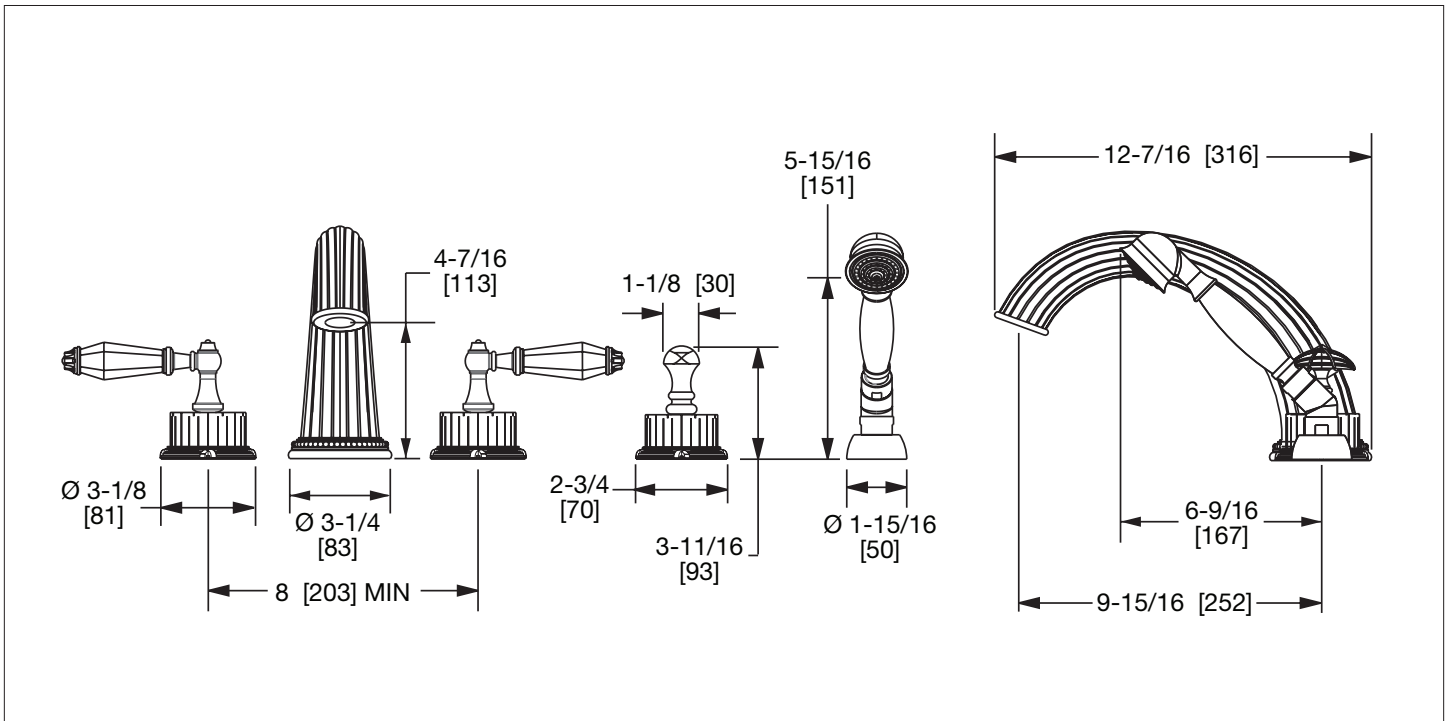

The measurements shown are for reference only. Products and specifications shown are subject to change without notice.

Rev A