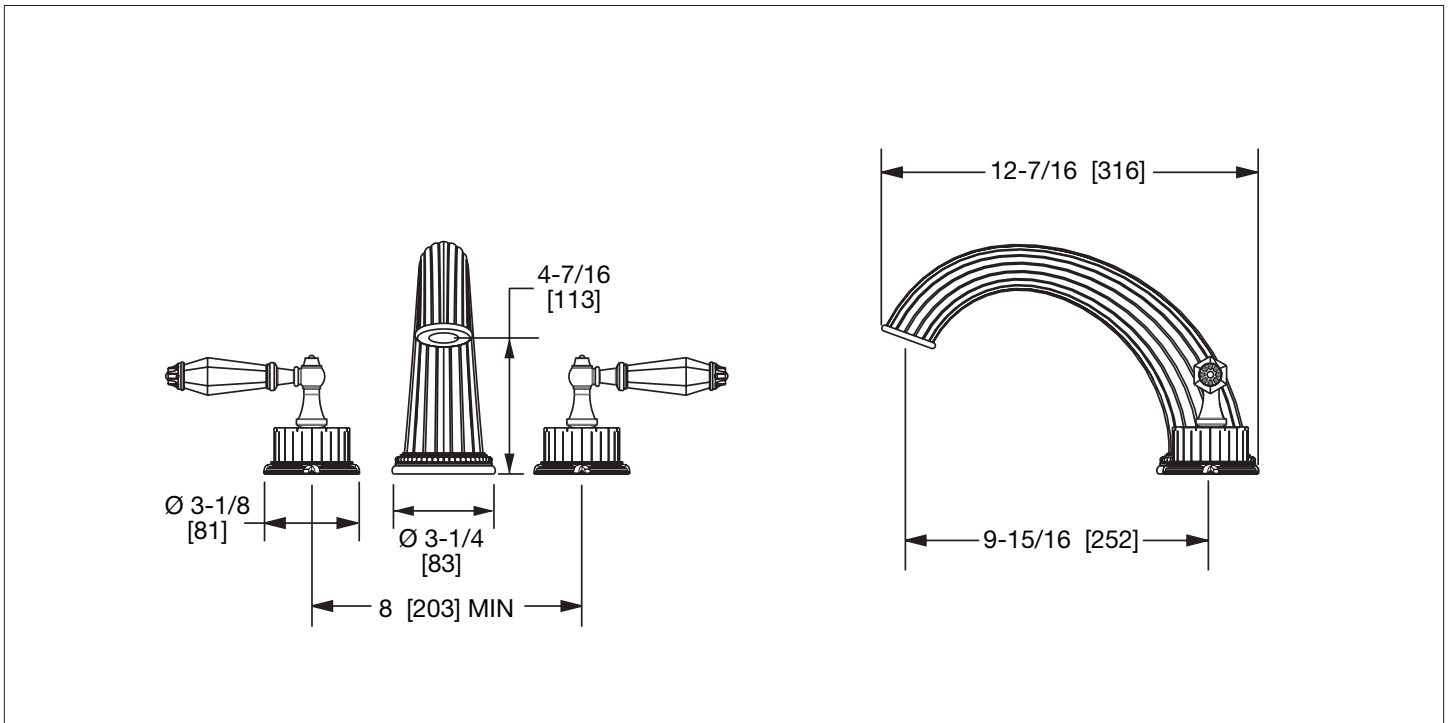

The measurements shown are for reference only. Products and specifications shown are subject to change without notice.

Rev A