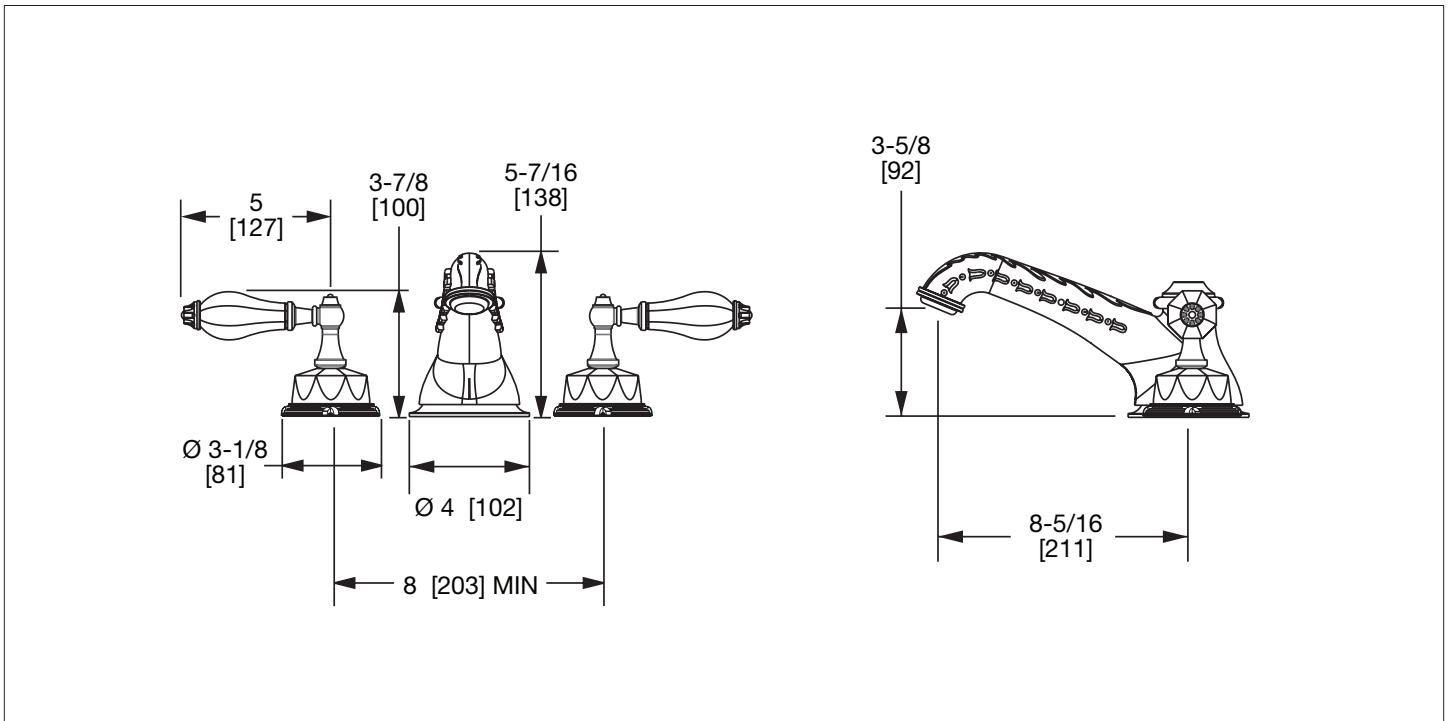

AVAILABLE SEMIPRECIOUS INSERTS

RKCR Rock Crystal	RSQU Rose Quartz	AMET Amethyst	BKOB Black Obsidian

The measurements shown are for reference only. Products and specifications shown are subject to change without notice.

Rev A