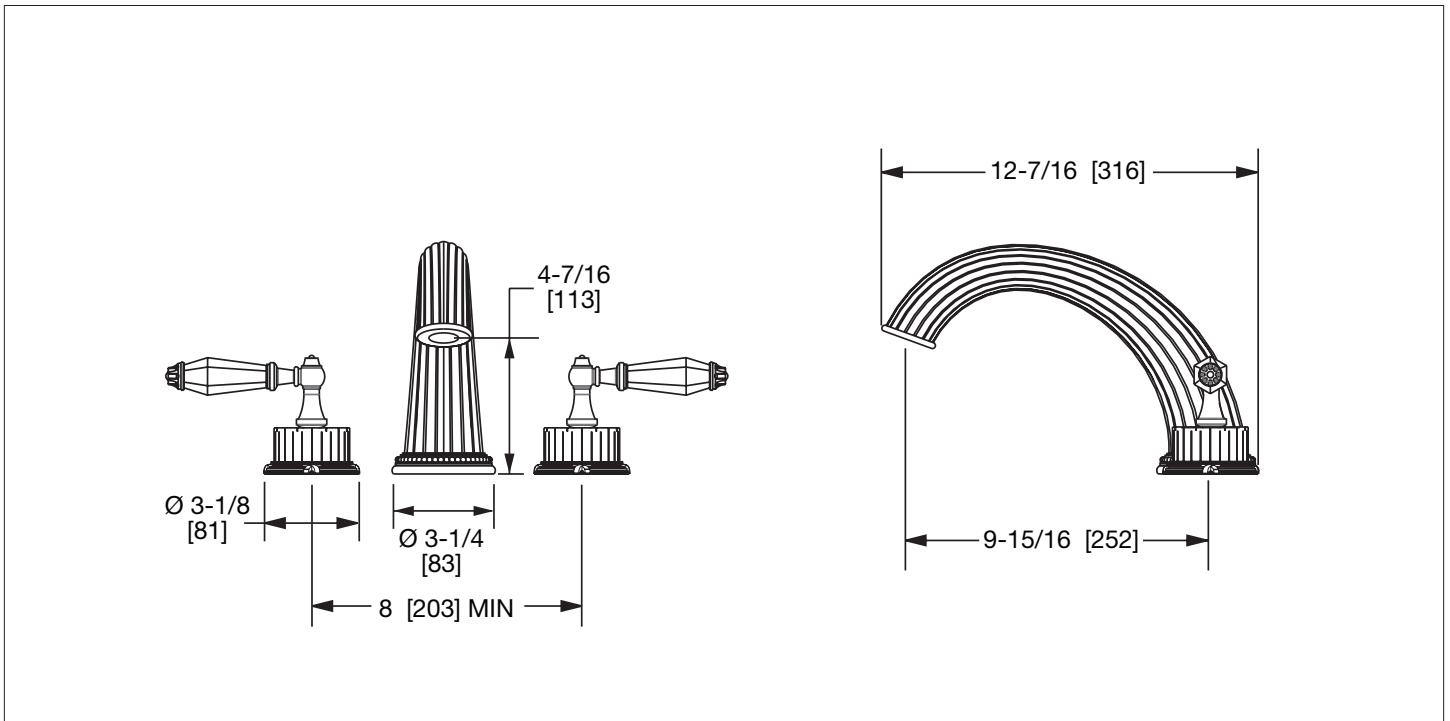

The measurements shown are for reference only. Products and specifications shown are subject to change without notice.

Rev A