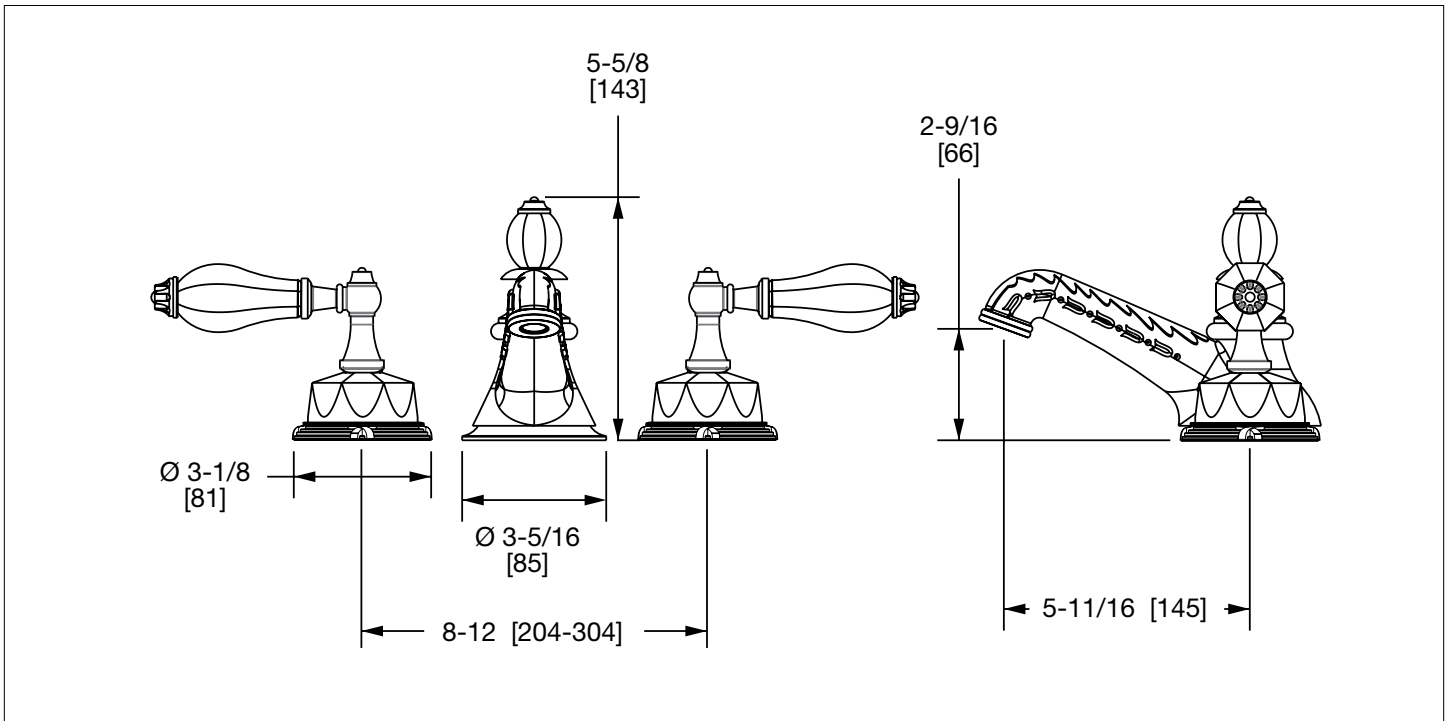

AVAILABLE SEMIPRECIOS INSERTS

RKCR Rock Crystal

RSQU Rose Quartz

AMET Amethyst

BKOB Black Obsidian

The measurements shown are for reference only. Products and specifications shown are subject to change without notice.

Rev C