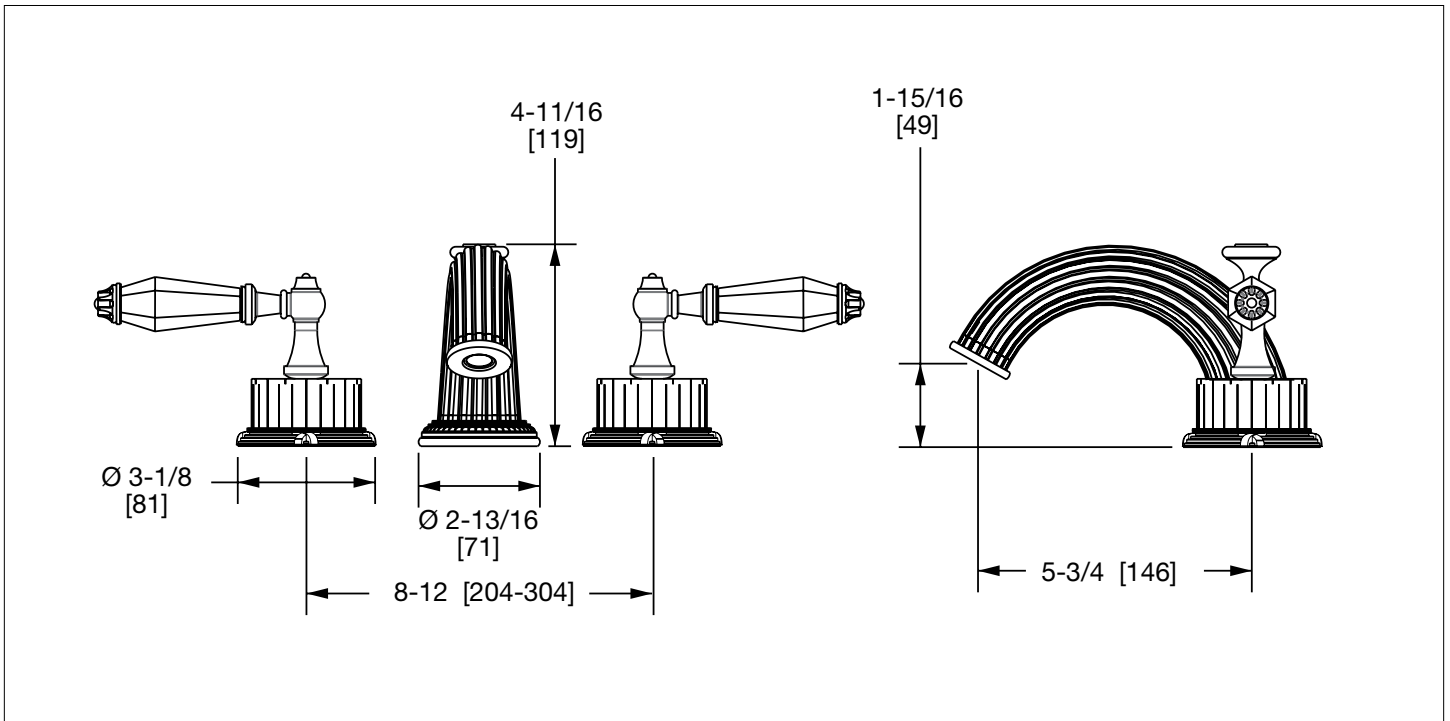

The measurements shown are for reference only. Products and specifications shown are subject to change without notice.

Rev B