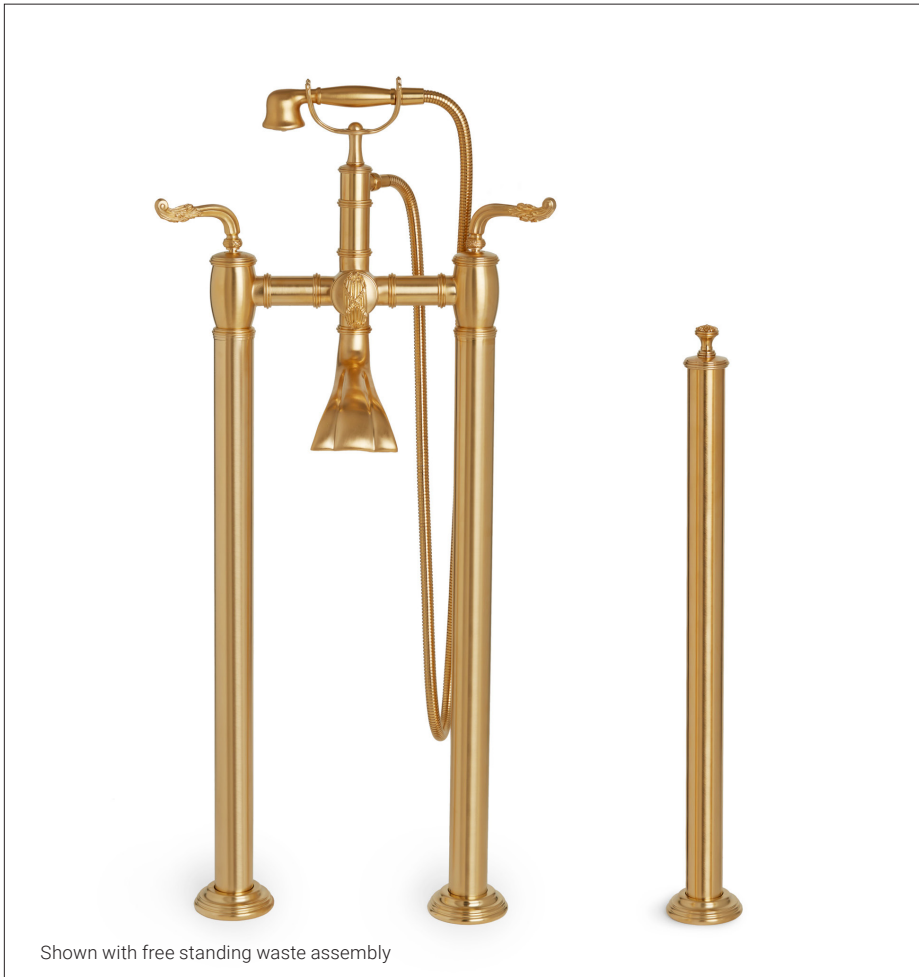

SHERLE WAGNER INTERNATIONAL

Ribbon & Reed Lever Exposed Tub Set 0912XTS-01-XX

Exposed Free Standing Waste Assembly with Ribbon & Reed Pull XP-WASTE-1052-XX

Shown with free standing waste assembly

PRODUCT FEATURES

- o Available in all Sherle Wagner International finishes
- o Solid brass/bronze construction
- o 8 gpm (30 L/min) spout flow rate
- o 1.8 gpm (6.8 L/min) hand shower flow rate
- o Includes 3/4" washerless 1/4" turn Ceramic cartridge
- o Includes Diverter cartridge

COMPONENTS

Ribbon & Reed Lever Exposed Controls: 0912XTS-01-XX

Exposed Flared Tub Spout: XP-SPT1-XX

Exposed Hand Shower Riser: XPHS-RISER-XX

Classical Hand Shower with Hose: 0836-XX

Exposed Floor Mount Union: XPUN-FLMT-XX

Exposed Free Standing Waste Assembly with Ribbon & Reed Pull: XP-WASTE-1052-XX

NOTES

Diverter and Volume Control Levers or Knobs not shown. For reference, see website, catalog or contact an SWI Representative for available options.