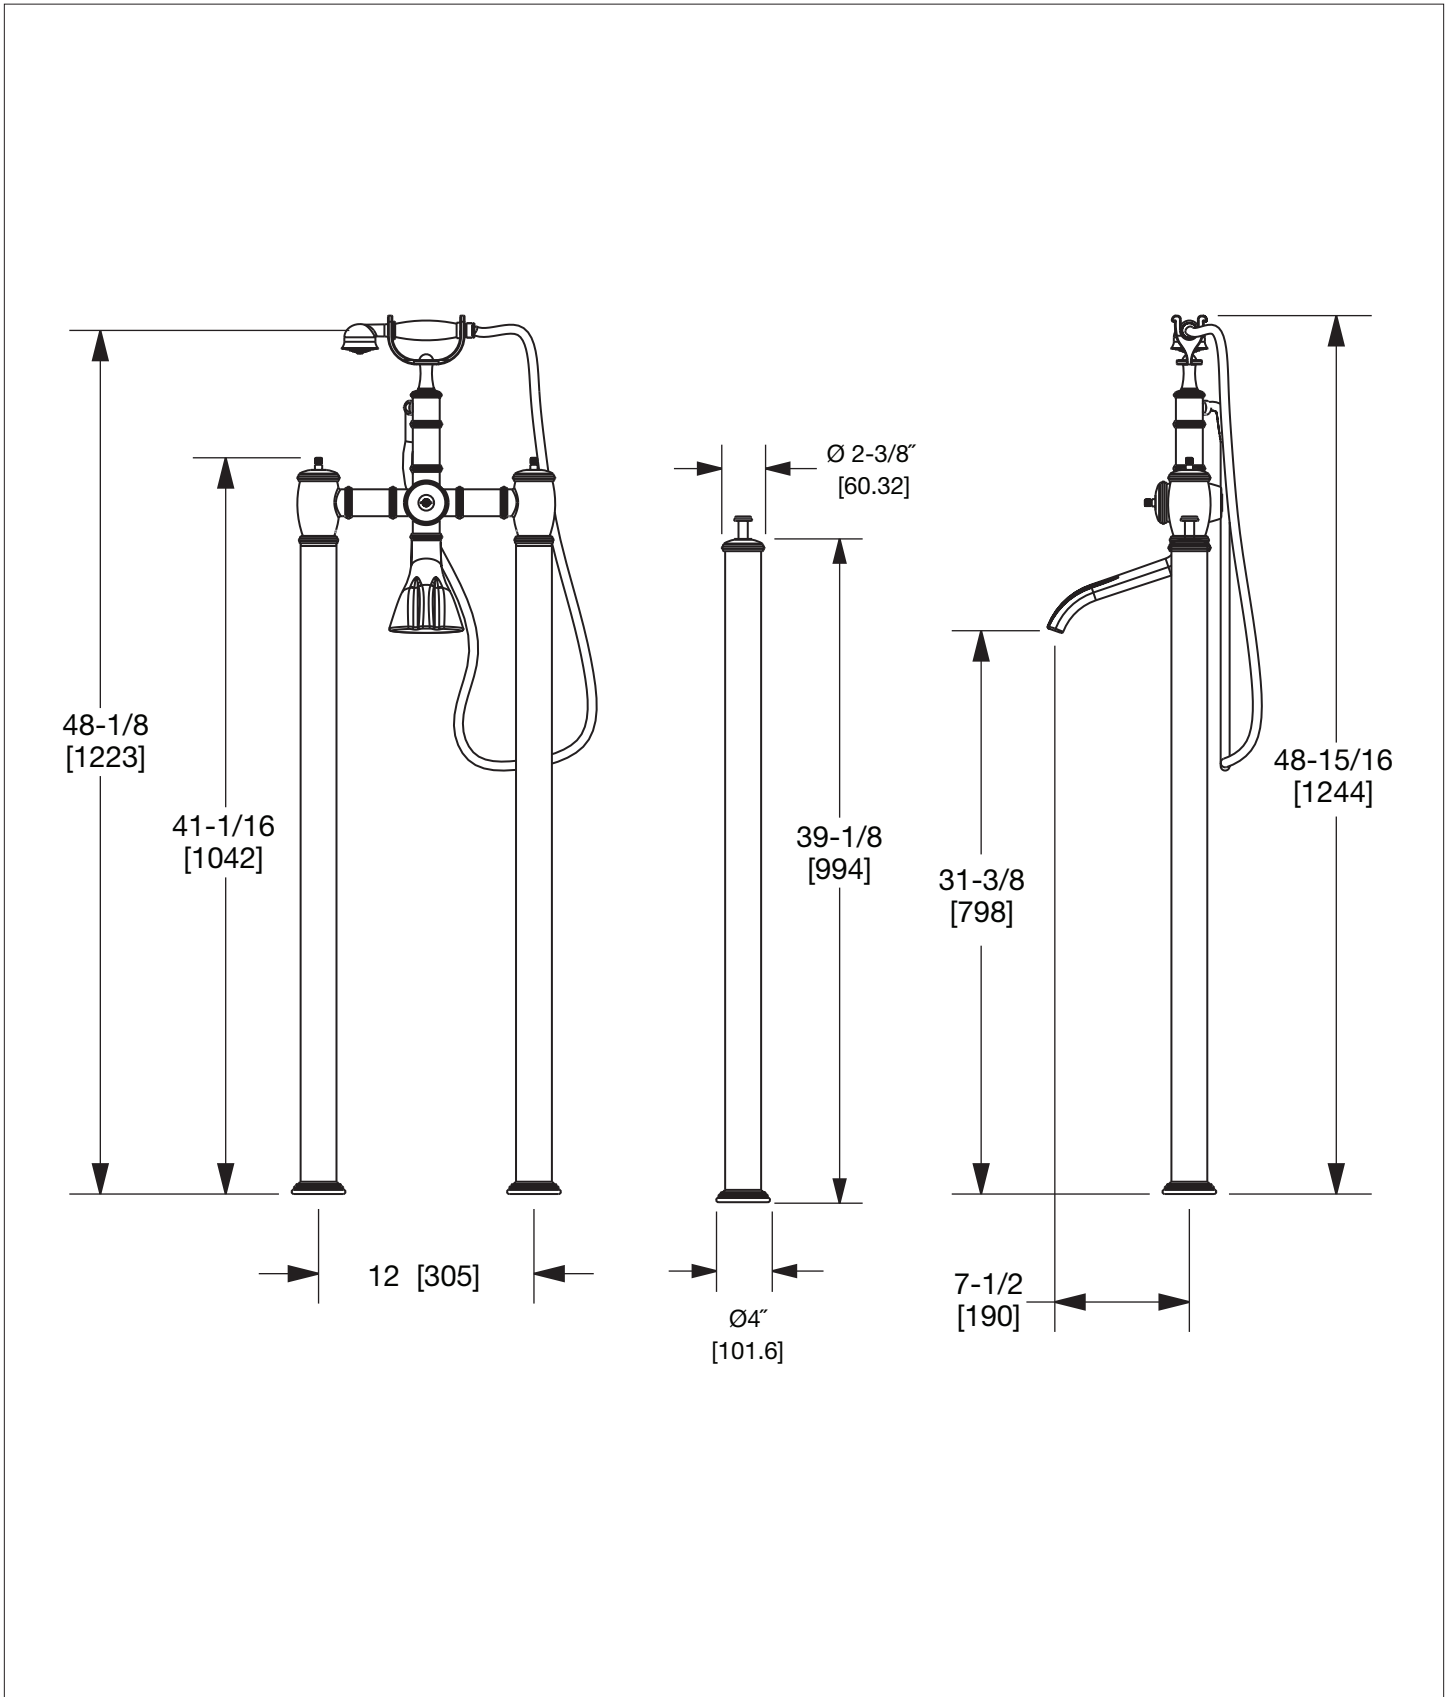

- o Available in all Sherle Wagner International finishes
- o Solid brass/bronze construction
- o 8 gpm (30 L/min) spout flow rate
- o 1.8 gpm (6.8 L/min) hand shower flow rate
- o Includes 3/4" washerless 1/4" turn Ceramic cartridge
- o Includes Diverter cartridge

Ribbon & Reed Lever Exposed Tub Set 0912XTS-01-XX

Exposed Free Standing Waste Assembly with Ribbon & Reed Pull XP-WASTE-1052-XX

The measurements shown are for reference only. Products and specifications shown are subject to change without notice.