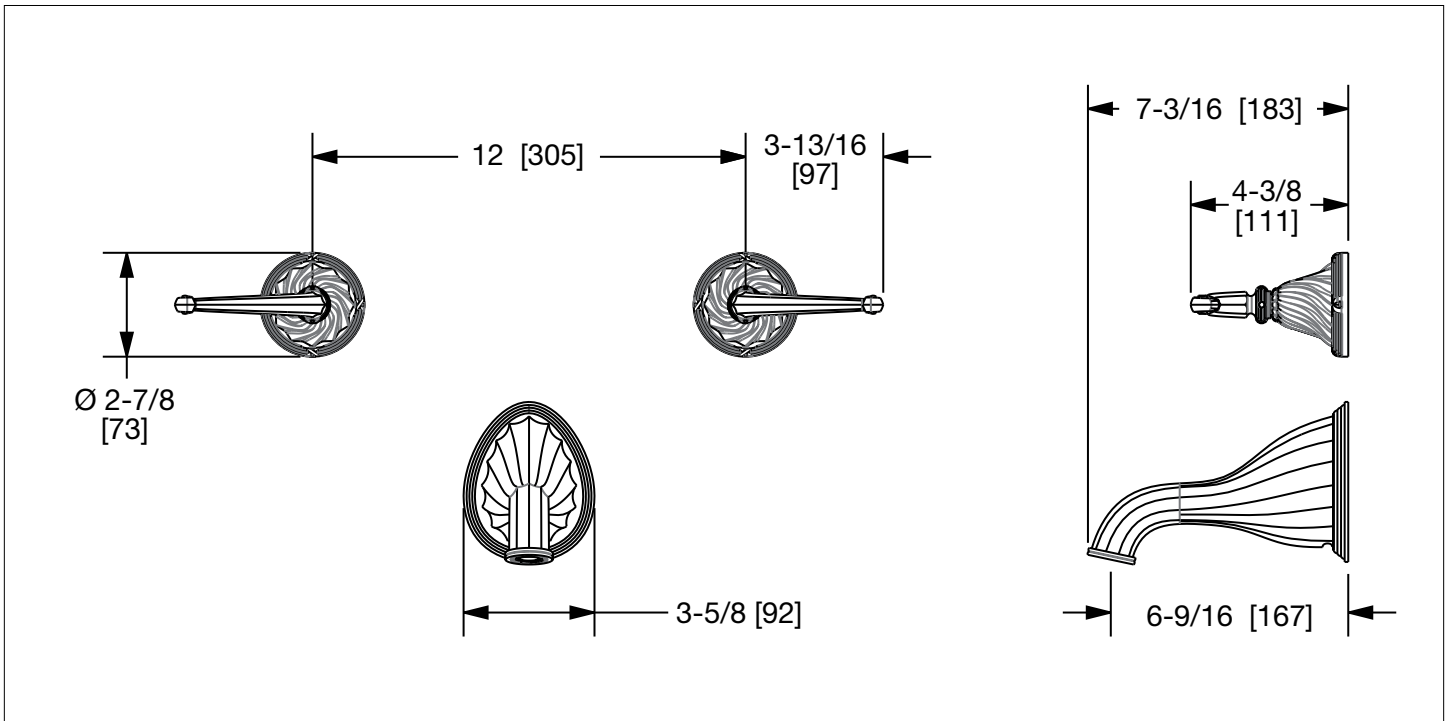

The measurements shown are for reference only. Products and specifications shown are subject to change without notice.

Rev A