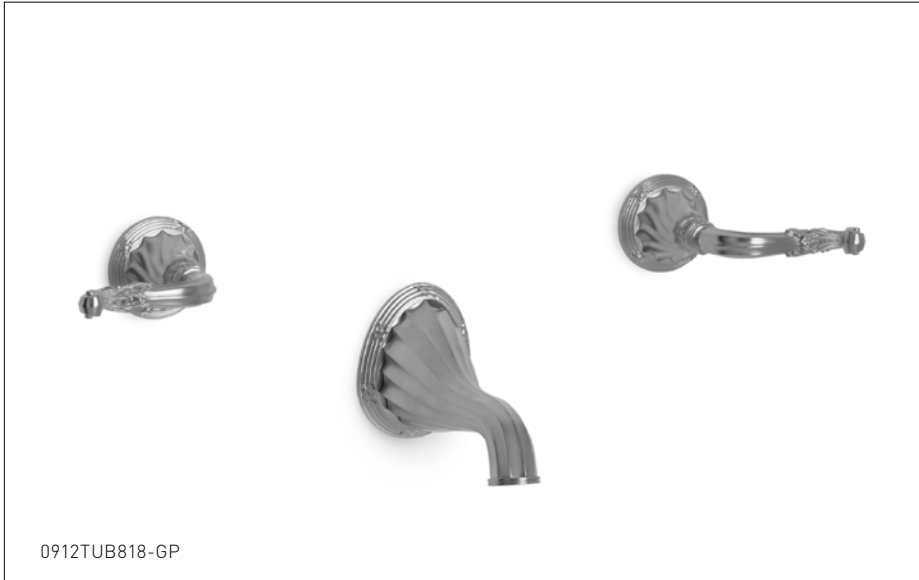

SHERLE WAGNER INTERNATIONAL

RIBBON & REED LEVER WALL MOUNT TUB SET 0912TUB818-XX

0912TUB818-GP

PRODUCT FEATURES

- o Available in all Sherle Wagner International finishes
- o Solid brass/bronze construction
- o Full flow
- o Recommended 12" spread. Can be installed 8"-16"
- o Required add-ons for installation:
 - (2) 1/2" washerless 1/4 turn ceramic valves
 - In wall 1/2" (un-piped) valve