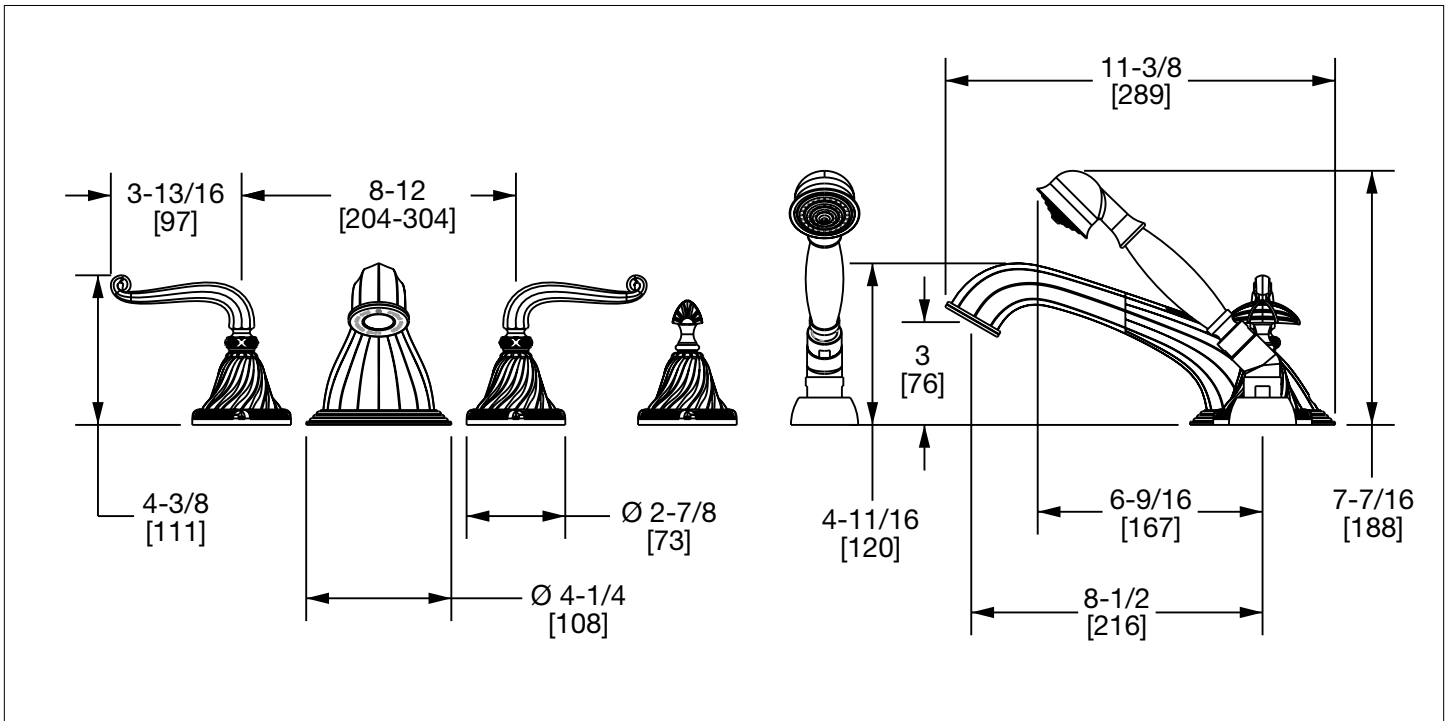

The measurements shown are for reference only. Products and specifications shown are subject to change without notice.

Rev A