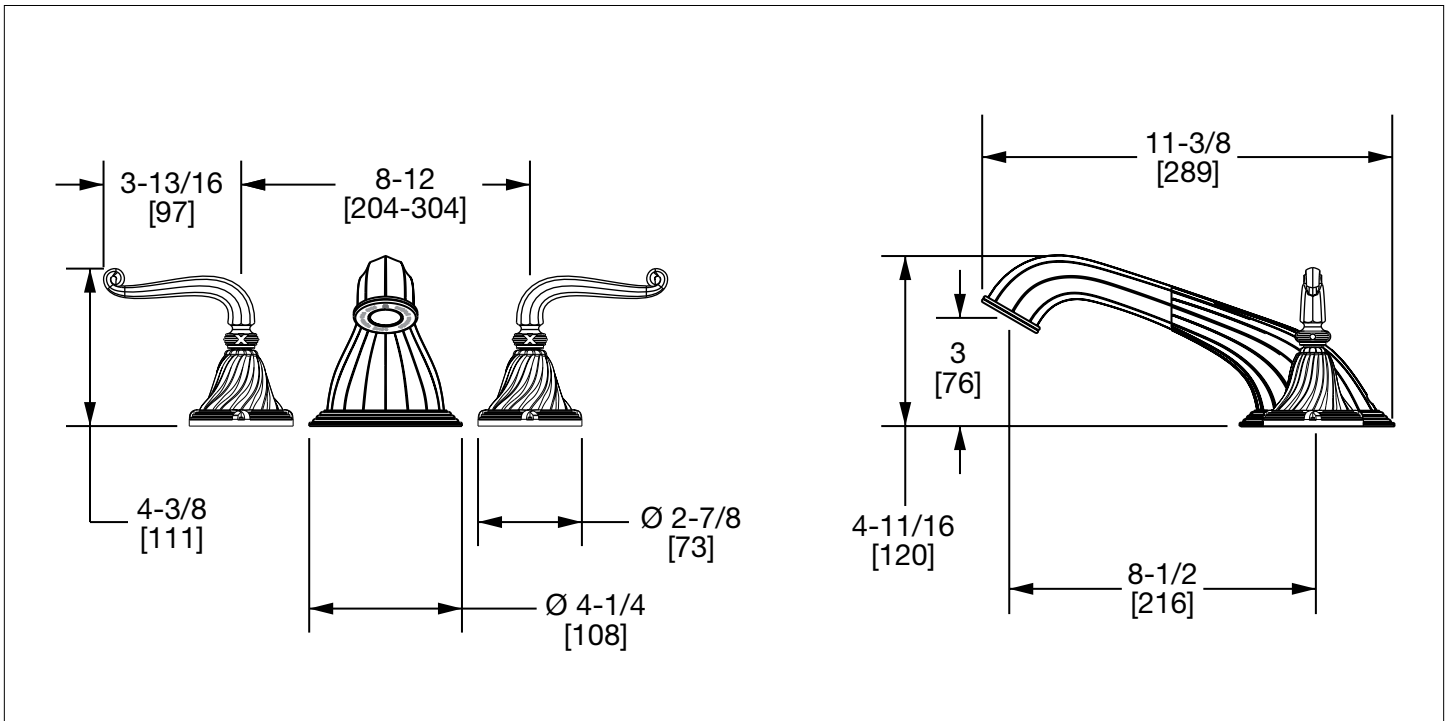

The measurements shown are for reference only. Products and specifications shown are subject to change without notice.

Rev A