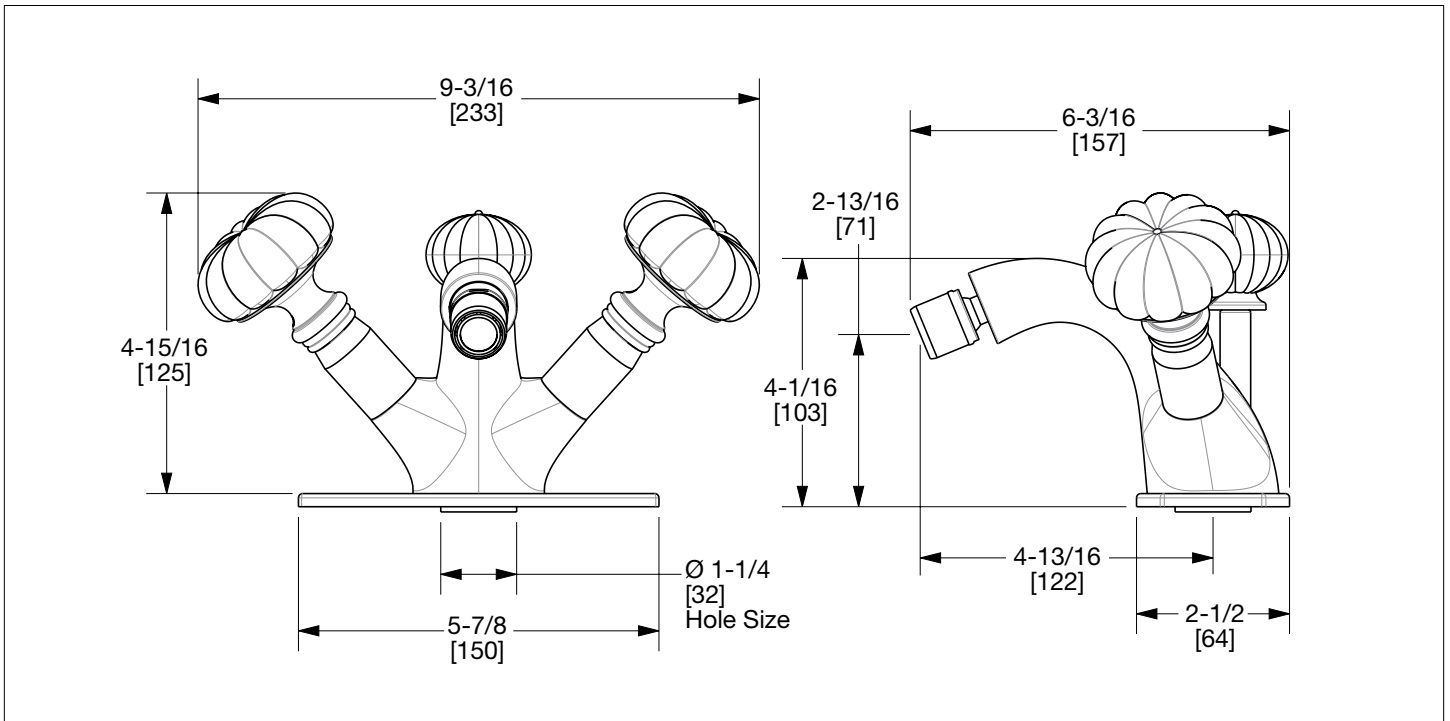

The measurements shown are for reference only. Products and specifications shown are subject to change without notice.

Rev A