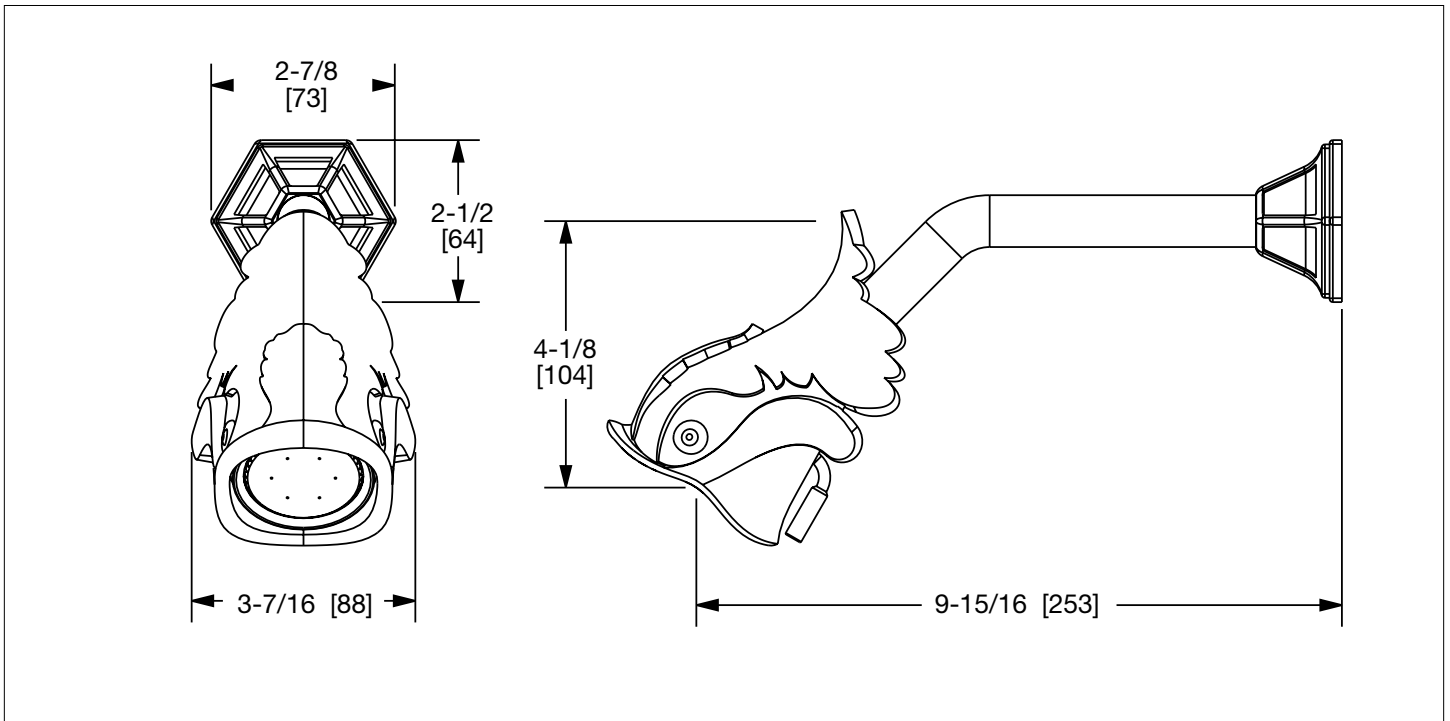

SHERLE WAGNER INTERNATIONAL

DOLPHIN SHOWER HEAD 0847SHHD-XX

0847SHHD-GP

PRODUCT FEATURES

- o Available in all Sherle Wagner International finishes
- o Solid brass/bronze construction
- o 1.8 gpm (6.8 L/min) flow rate
- o Includes 45° mounting arm threaded 1/2" NPT
- o Includes shower arm and flange
- o Adjustable spray

The measurements shown are for reference only. Products and specifications shown are subject to change without notice.

Rev A