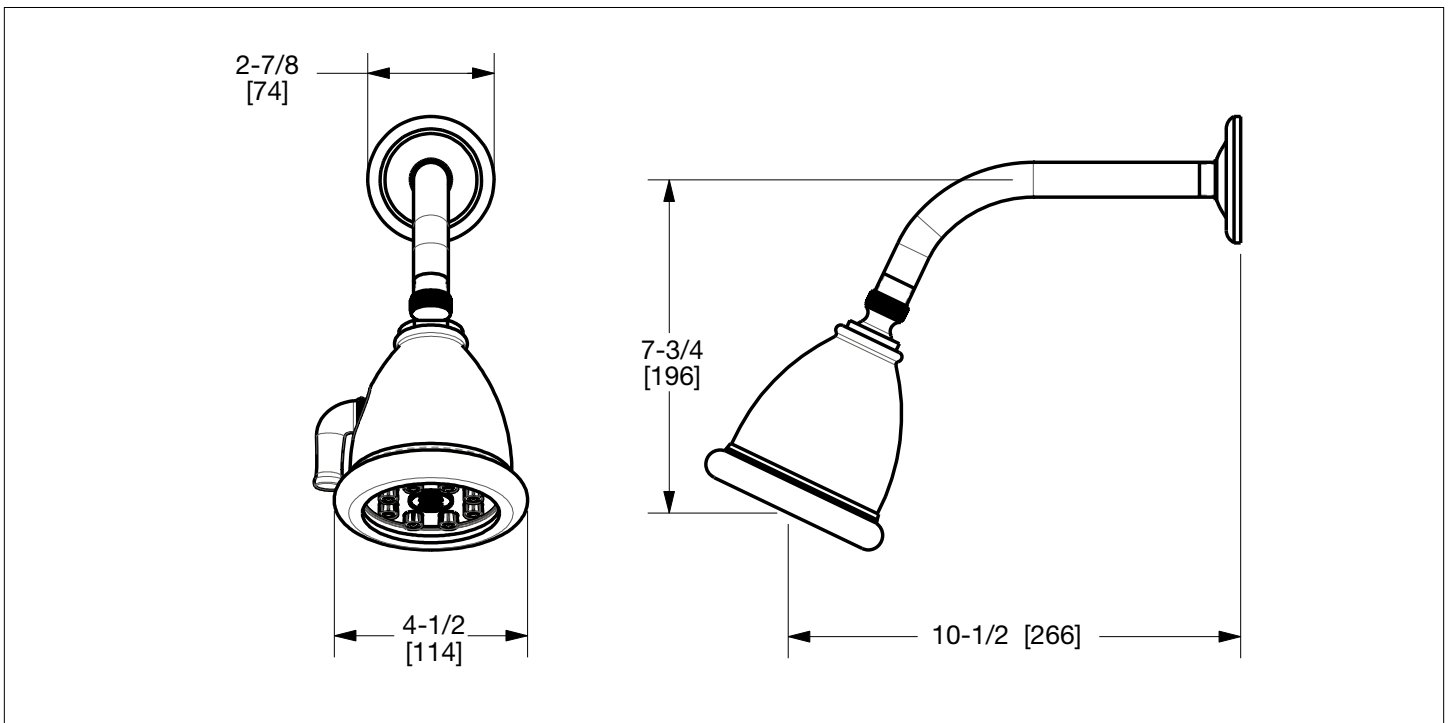

The measurements shown are for reference only. Products and specifications shown are subject to change without notice.

Rev A