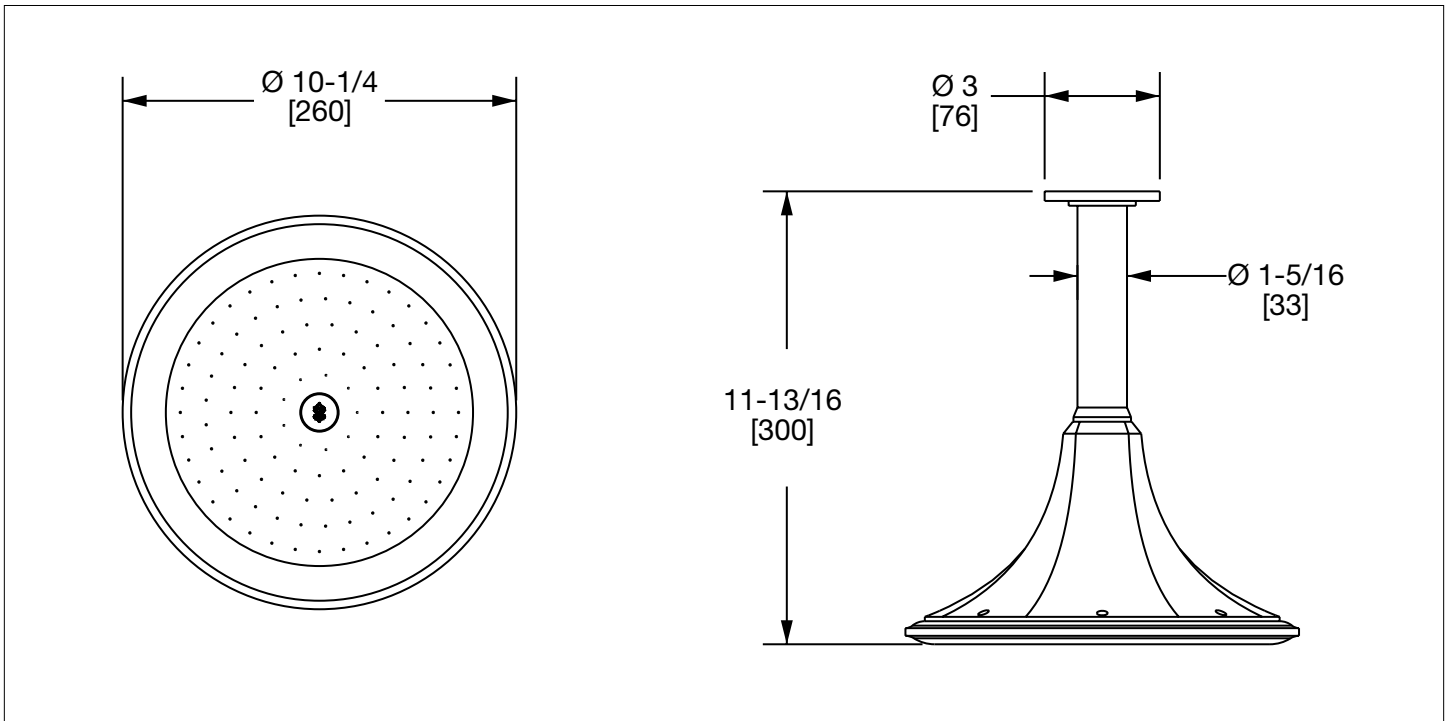

The measurements shown are for reference only. Products and specifications shown are subject to change without notice.

Rev B