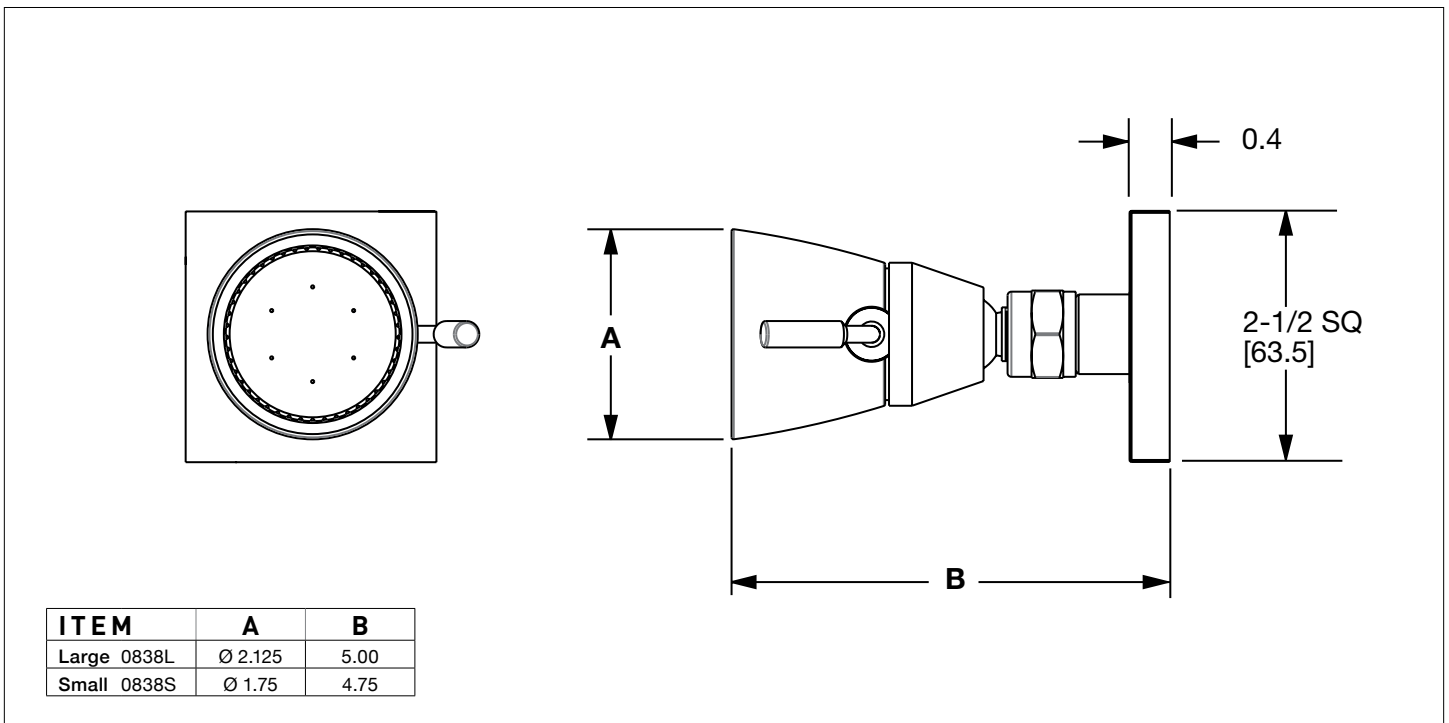

The measurements shown are for reference only. Products and specifications shown are subject to change without notice.

Rev A