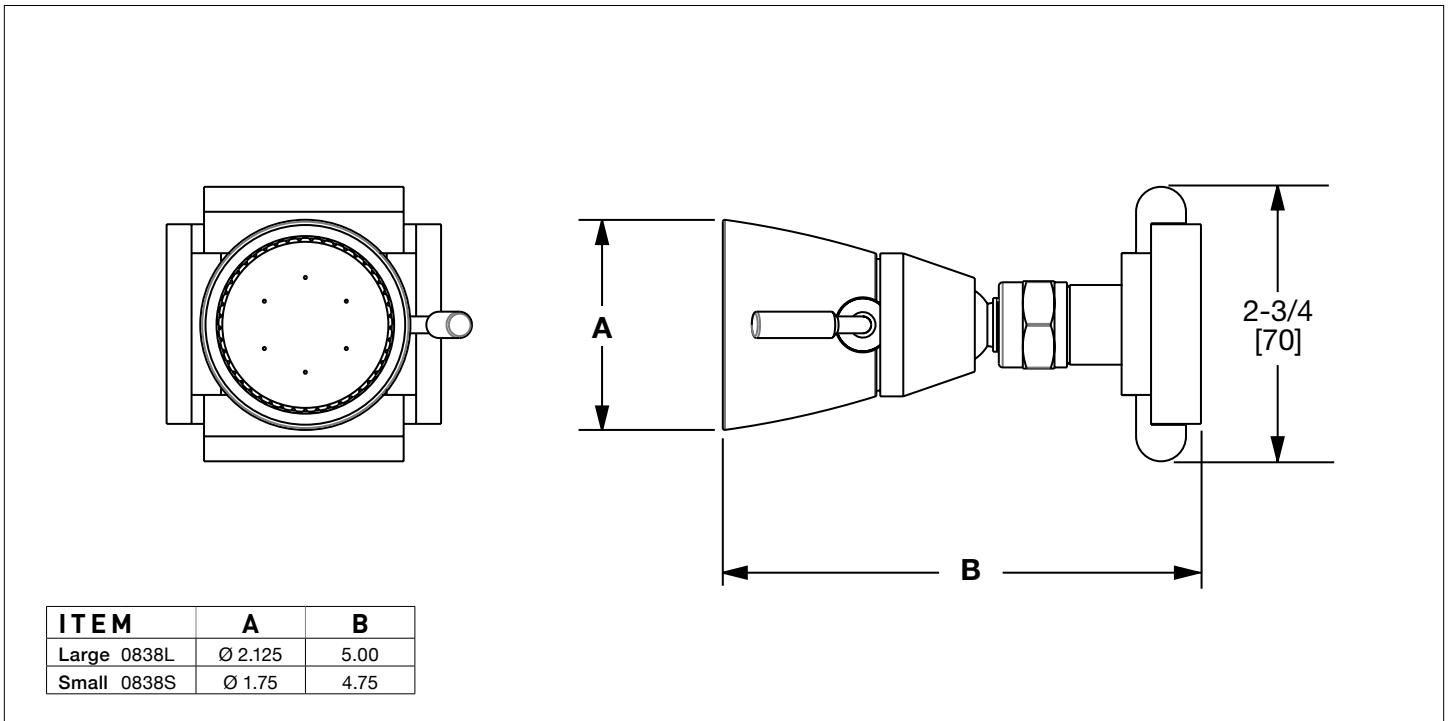

The measurements shown are for reference only. Products and specifications shown are subject to change without notice.

Rev A