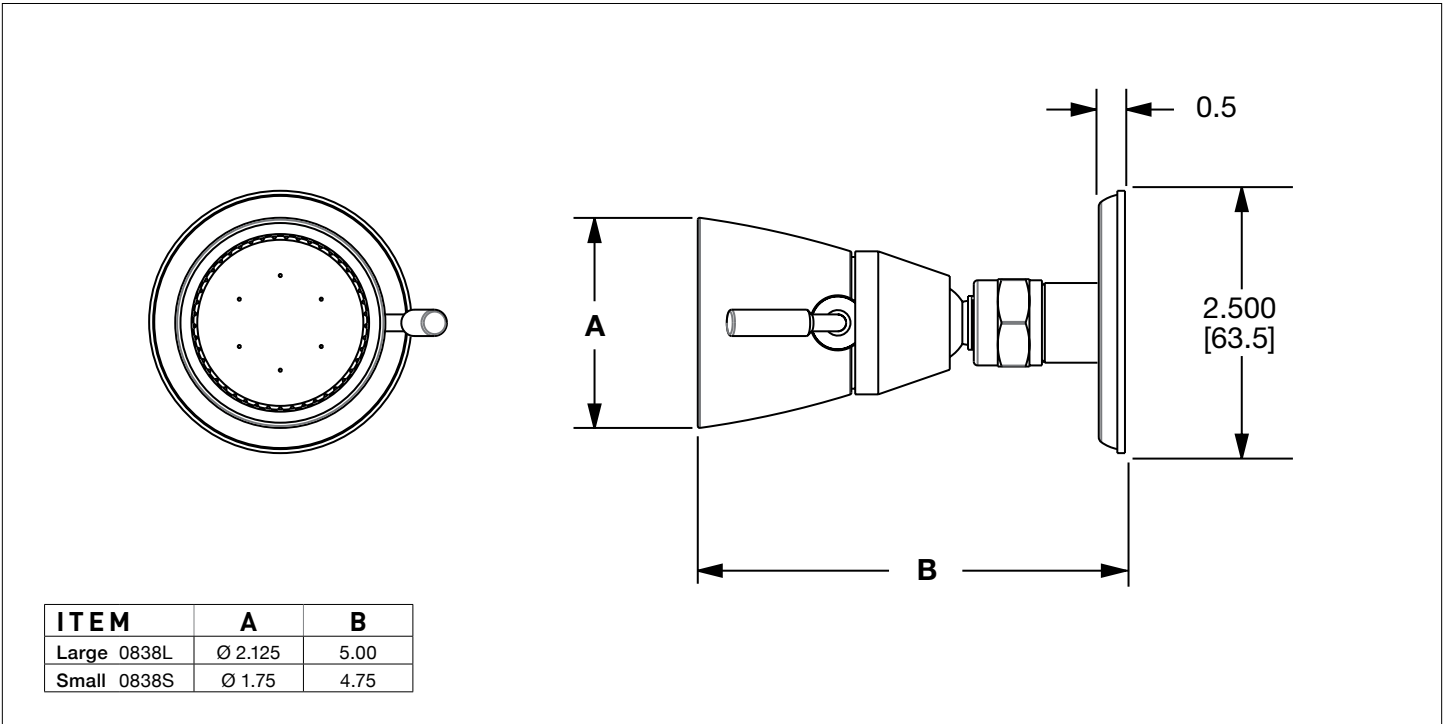

The measurements shown are for reference only. Products and specifications shown are subject to change without notice.

Rev A