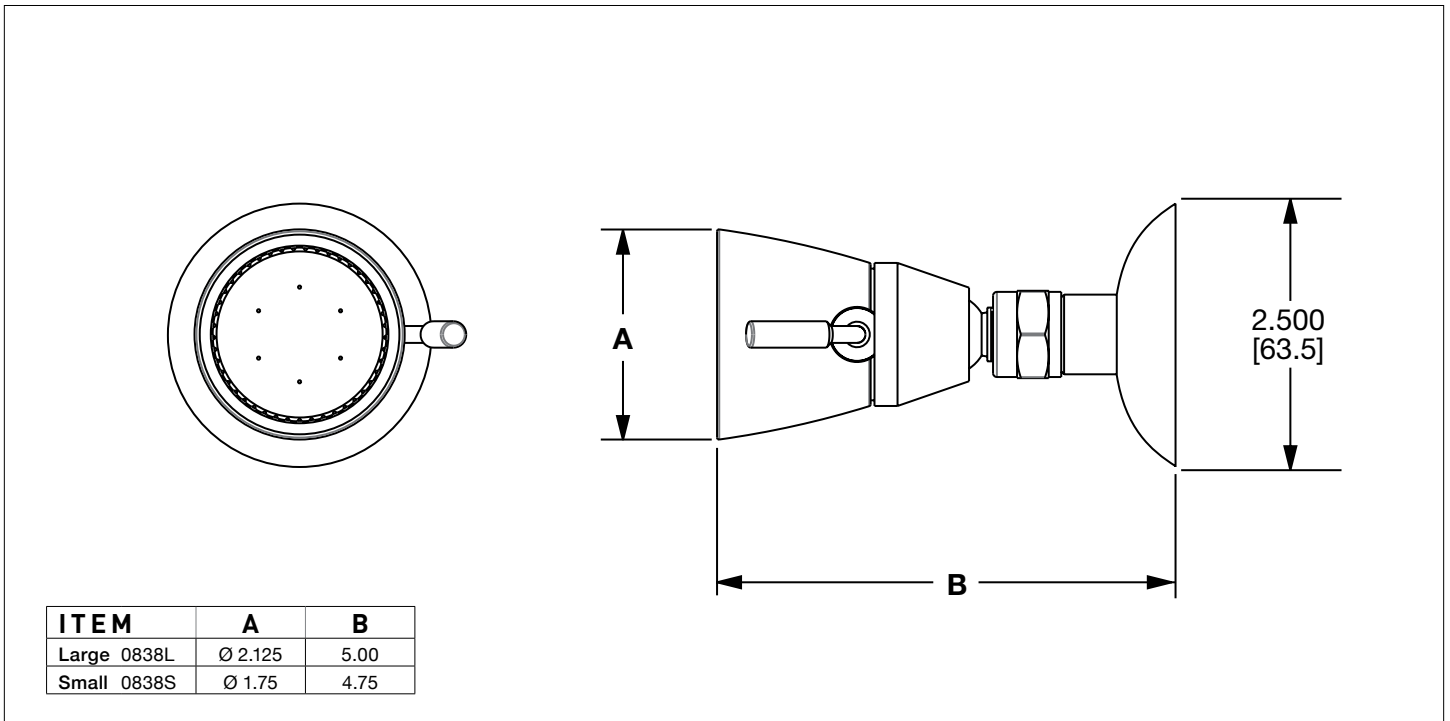

SHERLE WAGNER INTERNATIONAL

ADJUSTABLE BODY SPRAY LARGE WITH CONE FLANGE 0838L-CN-XX
ADJUSTABLE BODY SPRAY SMALL WITH CONE FLANGE 0838S-CN-XX

PRODUCT FEATURES

- o Available in all Sherle Wagner International finishes
- o Solid brass/bronze construction
- o Available with coordinating back plate
- o 2.0 gpm (7.6 L/min) flow rate for large Body Spray
- o 1.5 gpm 5.7 L/min) flow rate for small Body Spray
- o Mounts to 1/2" NPT fitting

The measurements shown are for reference only. Products and specifications shown are subject to change without notice.

Rev A