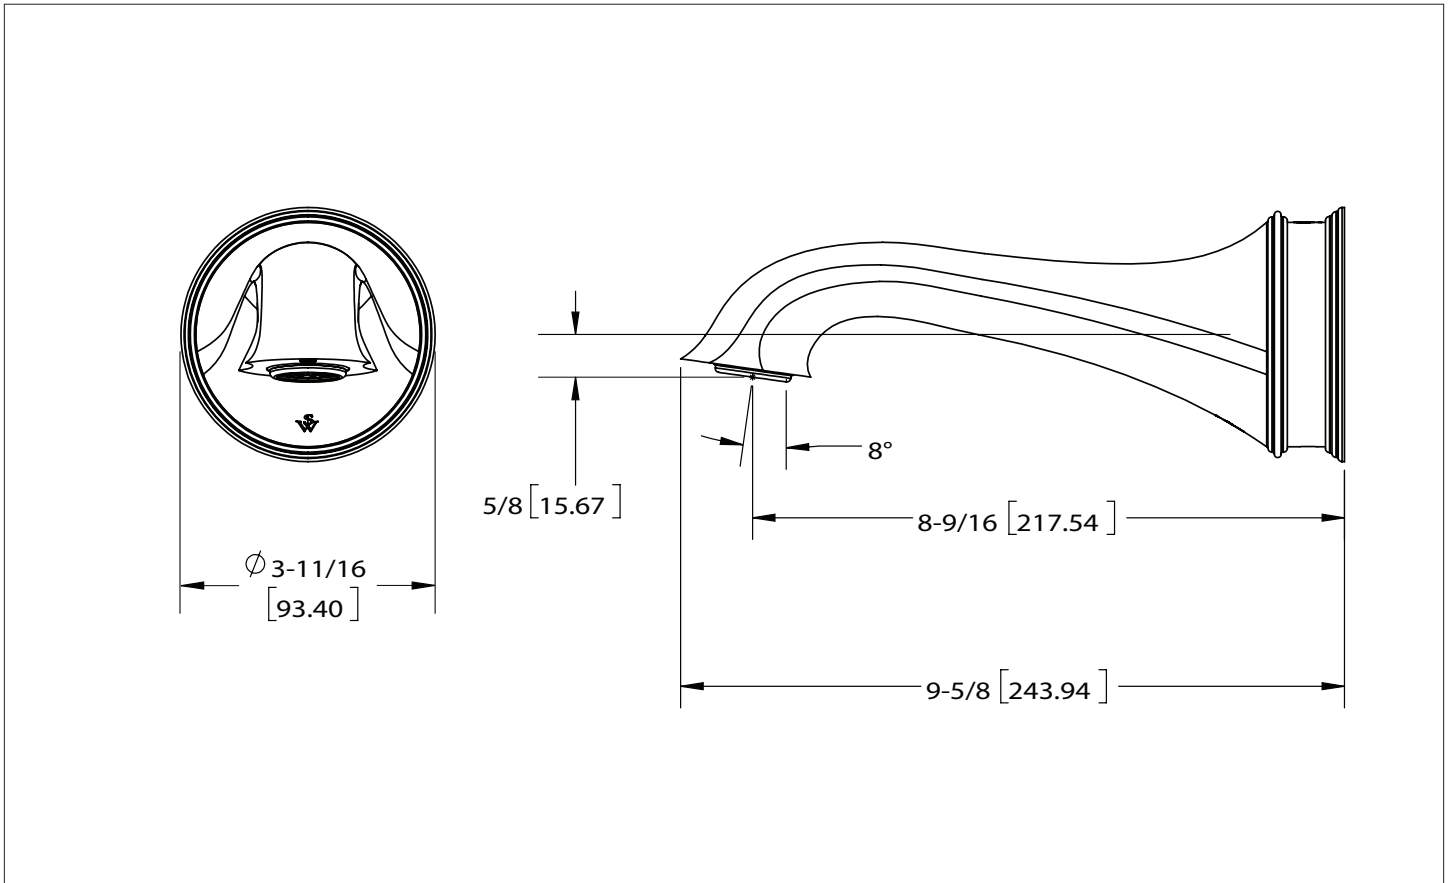

SHERLE WAGNER INTERNATIONAL

GREY WALL MOUNT TUB SPOUT 0825TUB-XX

PRODUCT FEATURES

- o Available in all Sherle Wagner International finishes
- o Solid brass/bronze construction
- o Includes 3/4" male NPT and 1/2" female NPT connections

The measurements shown are for reference only. Products and specifications shown are subject to change without notice.