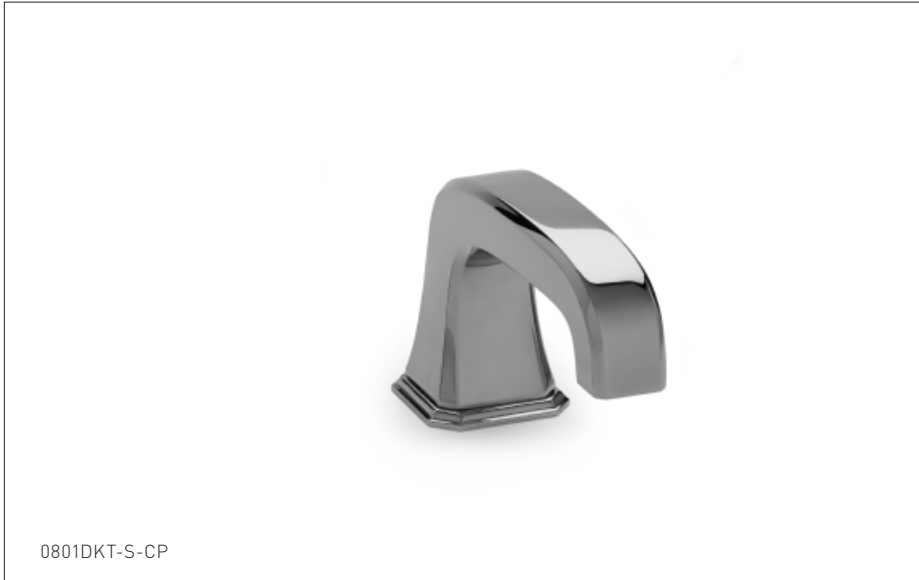

SHERLE WAGNER INTERNATIONAL

HARRISON DECK MOUNT TUB SPOUT - SMALL 0824DKT-S-XX

0801DKT-S-CP

PRODUCT FEATURES

- o Available in all Sherle Wagner International finishes
- o Solid brass/bronze construction
- o Compatible with Sherle Wagner International quick connect fitting