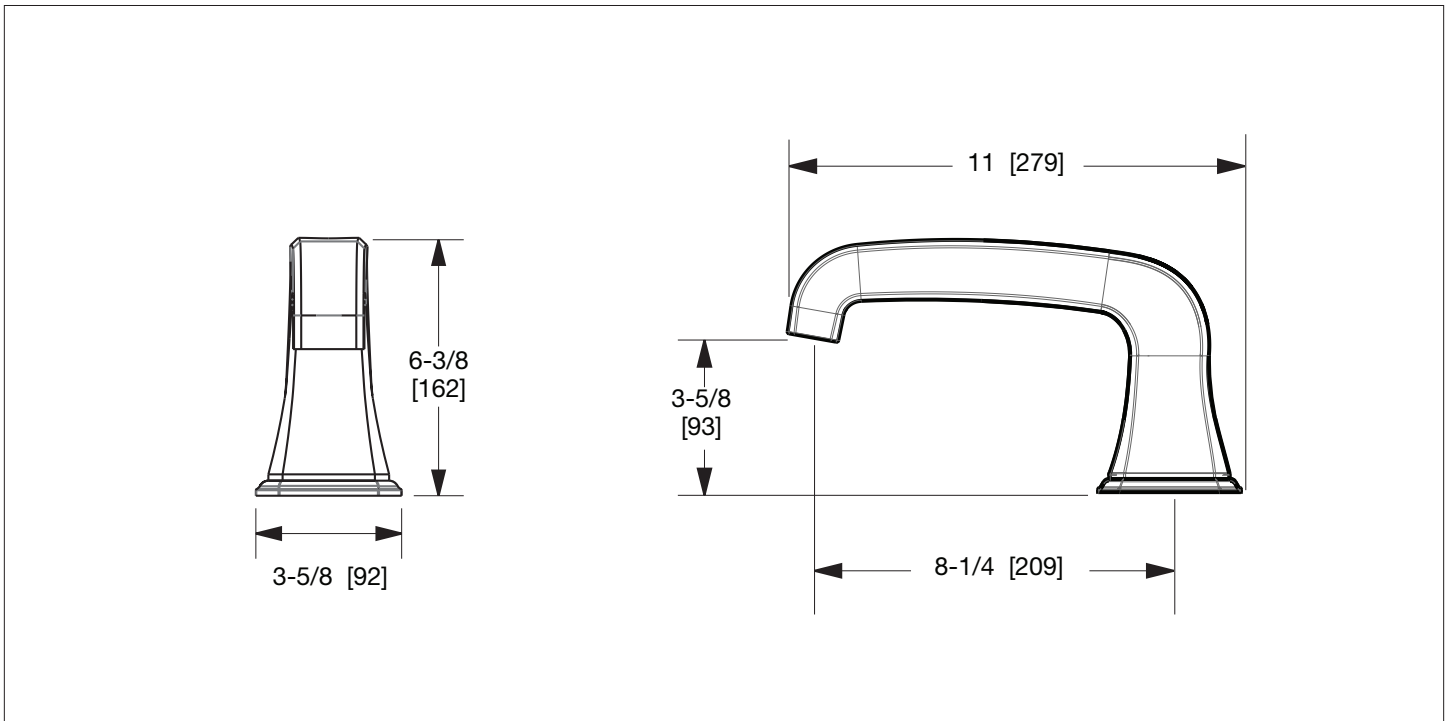

The measurements shown are for reference only. Products and specifications shown are subject to change without notice.

Rev A