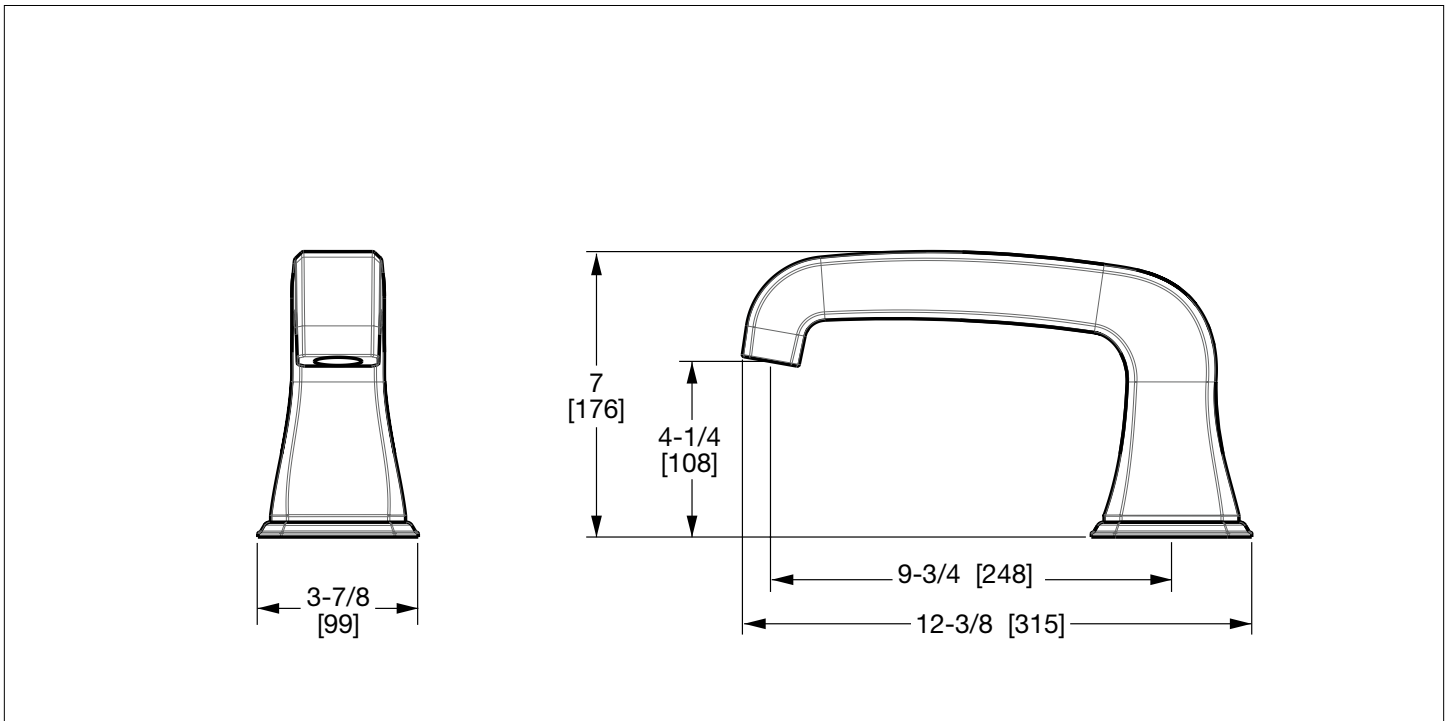

The measurements shown are for reference only. Products and specifications shown are subject to change without notice.

Rev A