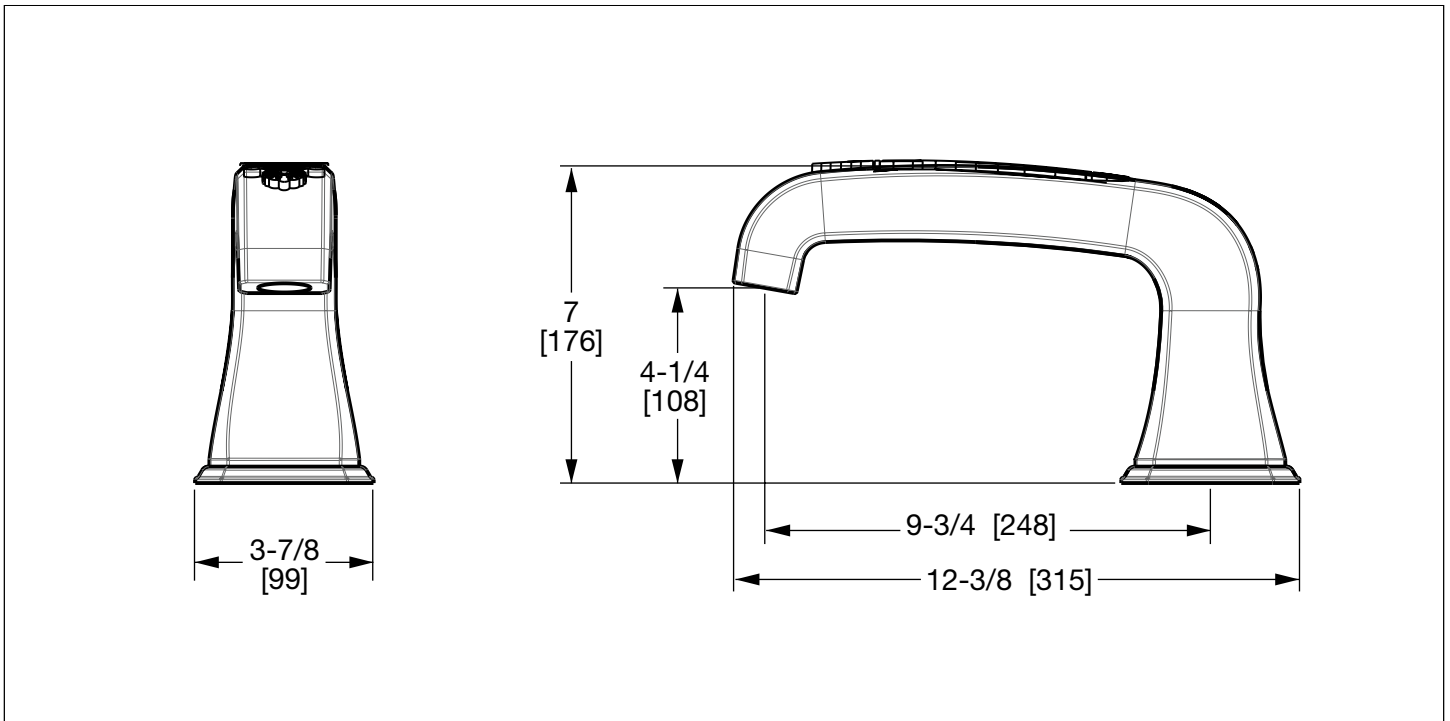

The measurements shown are for reference only. Products and specifications shown are subject to change without notice.

Rev A