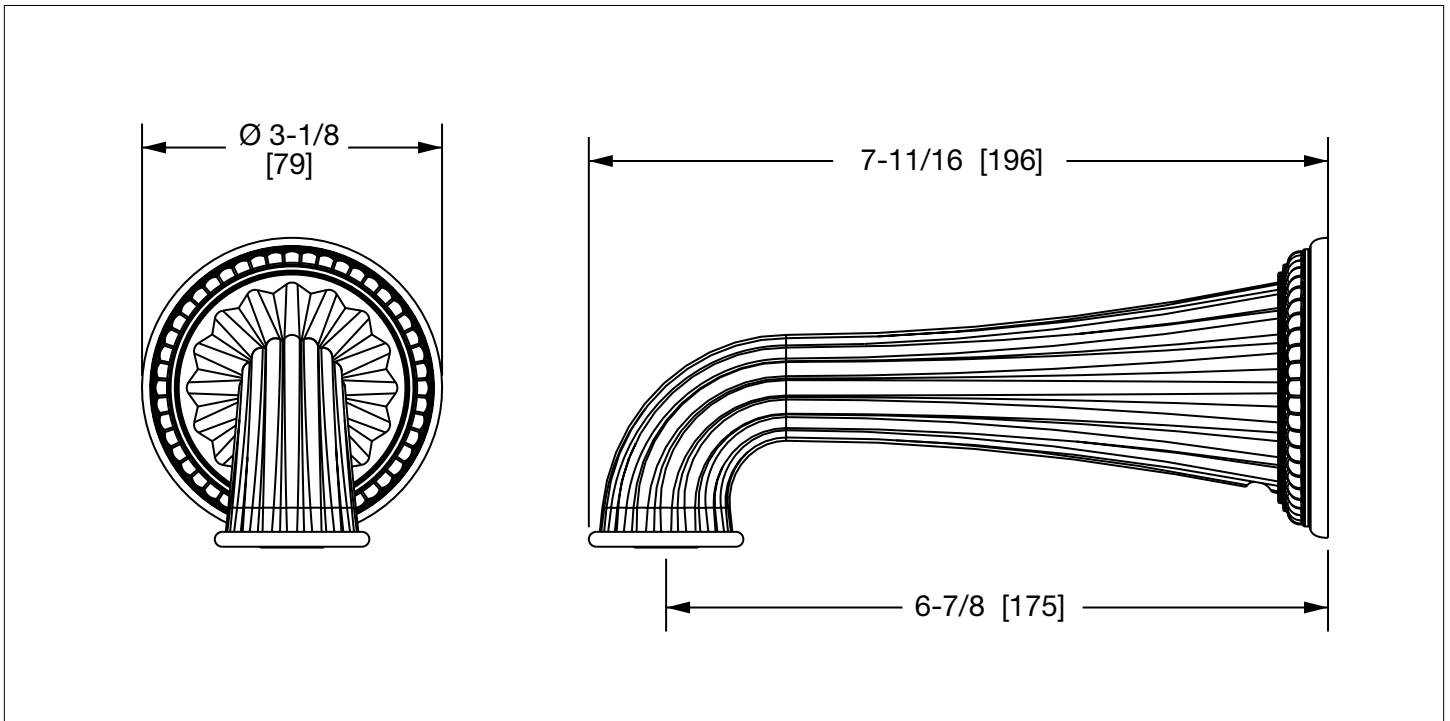

The measurements shown are for reference only. Products and specifications shown are subject to change without notice.

Rev A