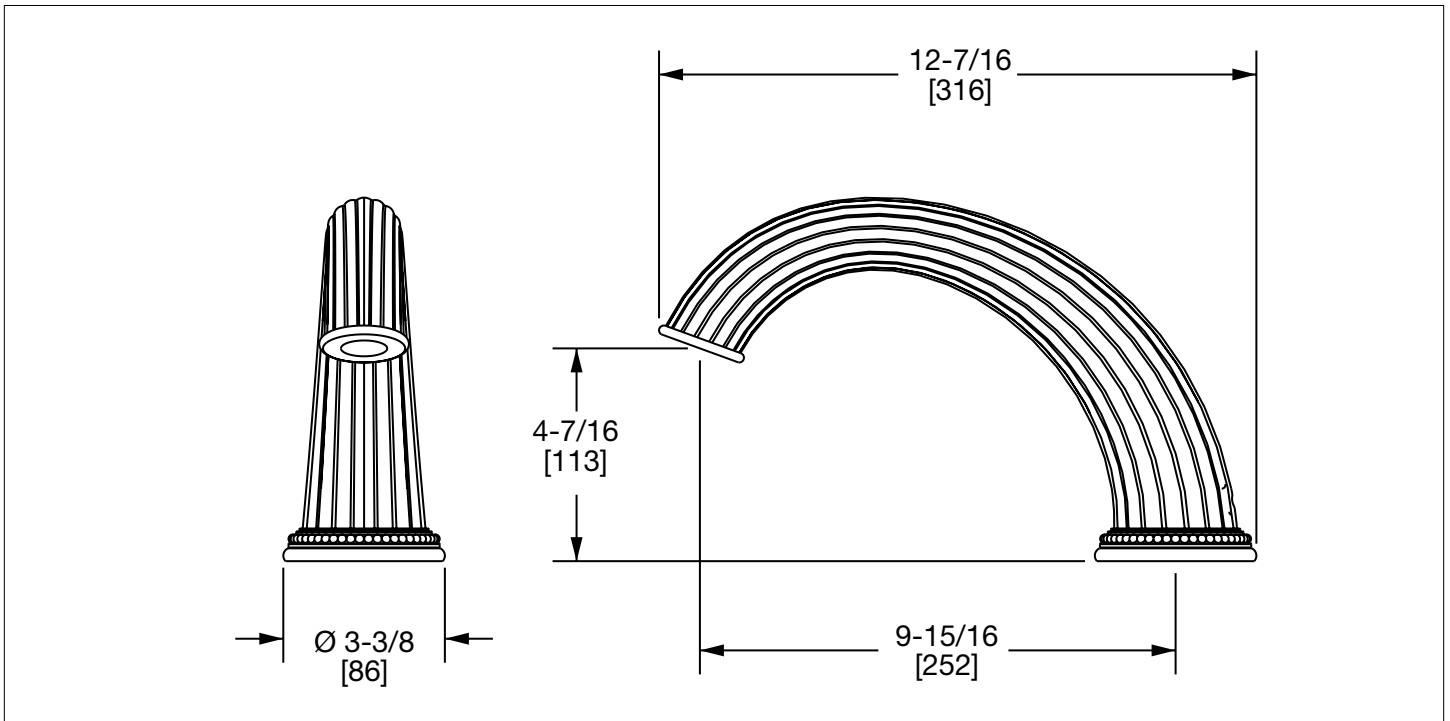

The measurements shown are for reference only. Products and specifications shown are subject to change without notice.

Rev A