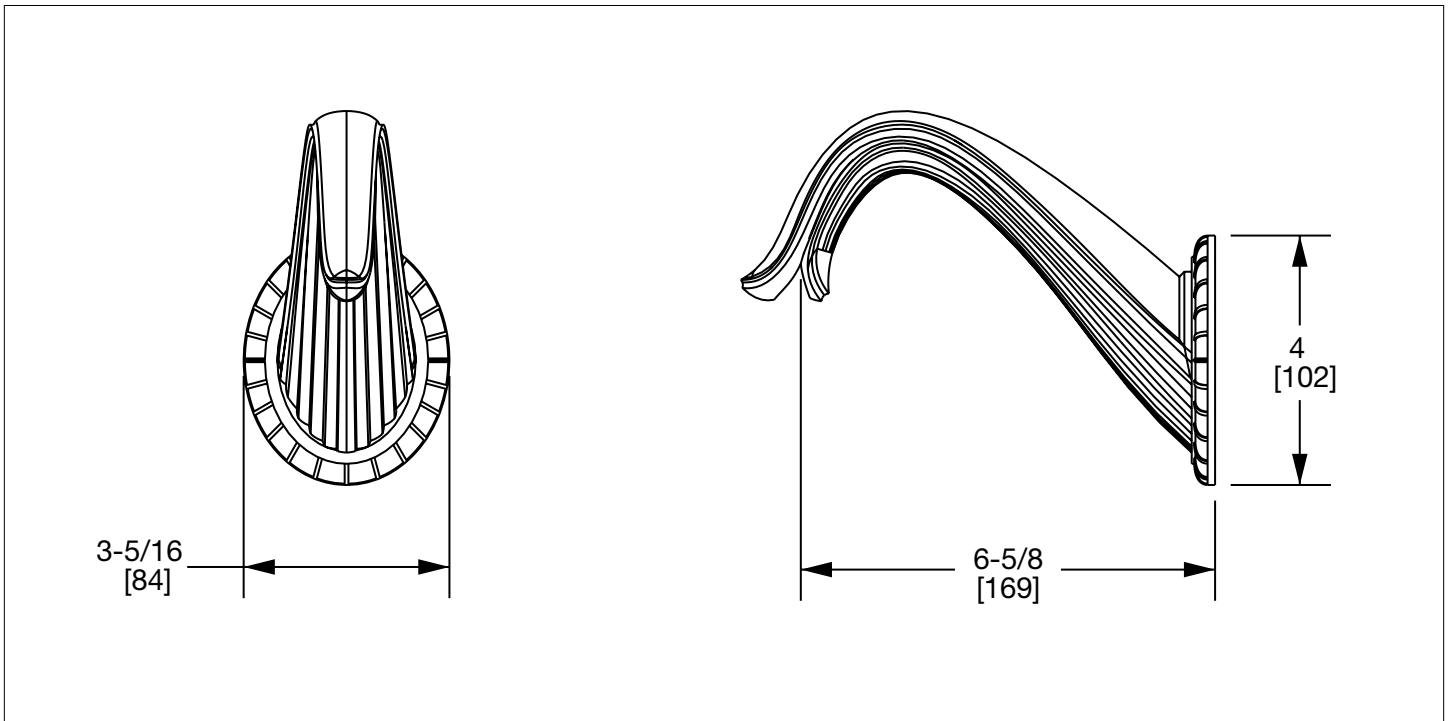

The measurements shown are for reference only. Products and specifications shown are subject to change without notice.

Rev A