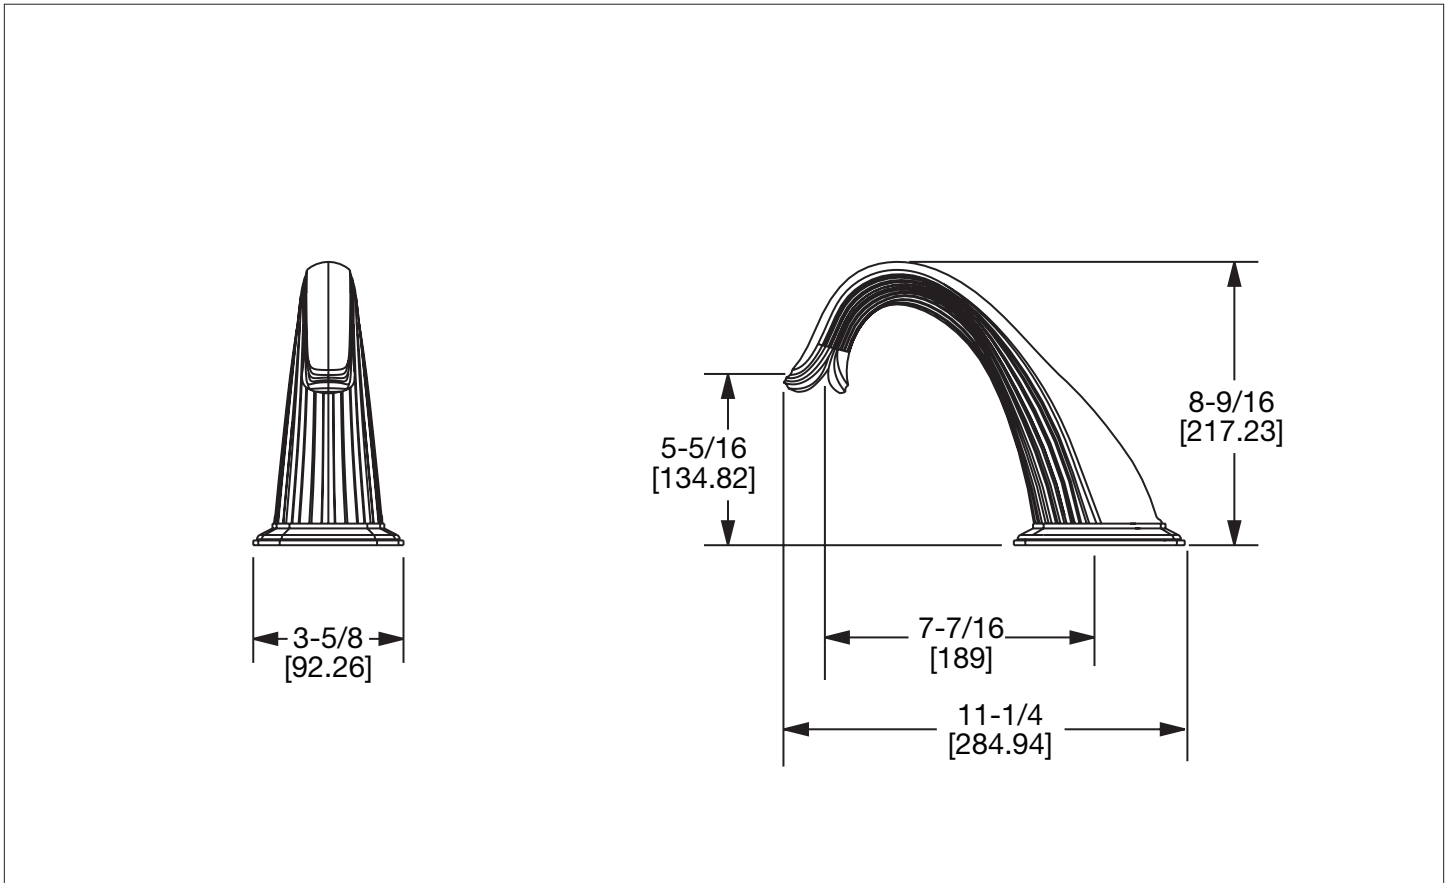

SHERLE WAGNER INTERNATIONAL

RIVIERA DECK MOUNT TUB SPOUT 0814DKT-XX

PRODUCT FEATURES

- o Available in all Sherle Wagner International finishes
- o Solid brass/bronze construction
- o Compatible with Sherle Wagner International quick connect fitting

The measurements shown are for reference only. Products and specifications shown are subject to change without notice.