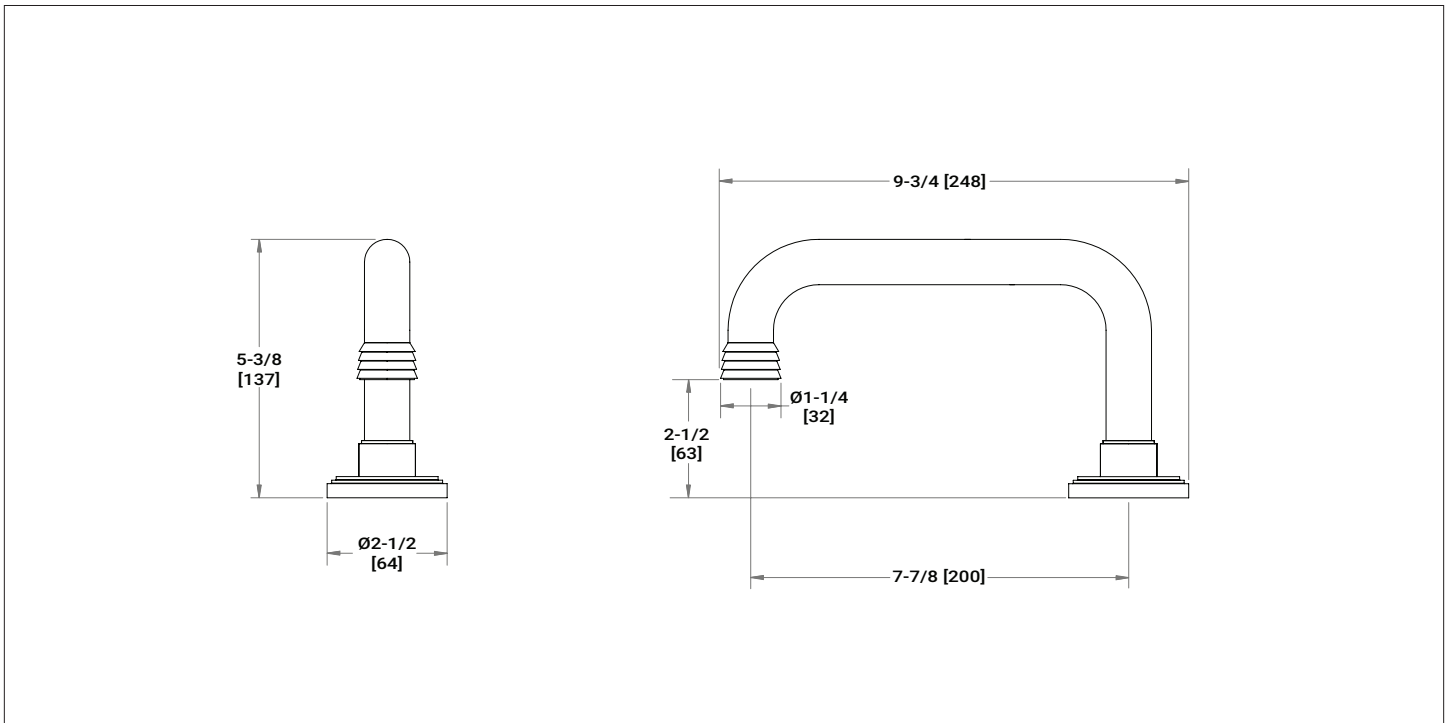

The measurements shown are for reference only. Products and specifications shown are subject to change without notice.

Rev A