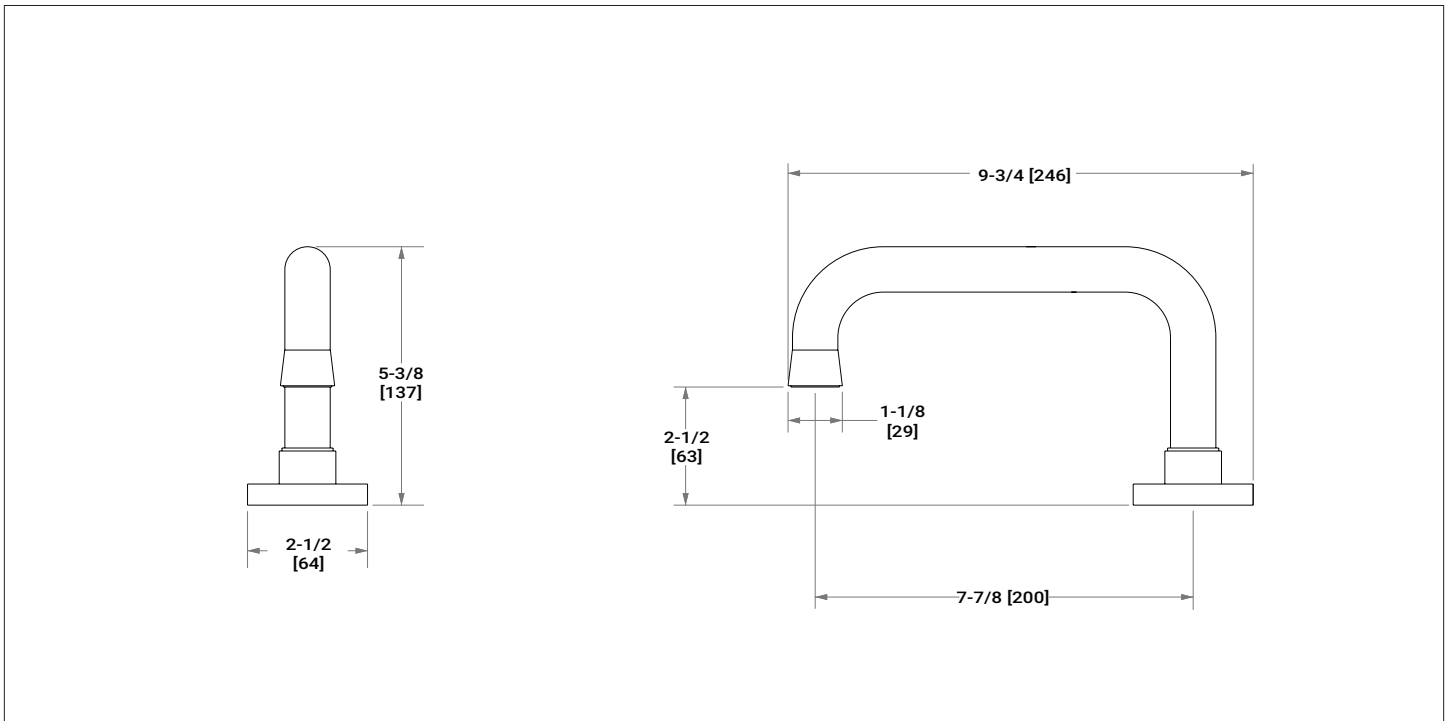

The measurements shown are for reference only. Products and specifications shown are subject to change without notice.

Rev A