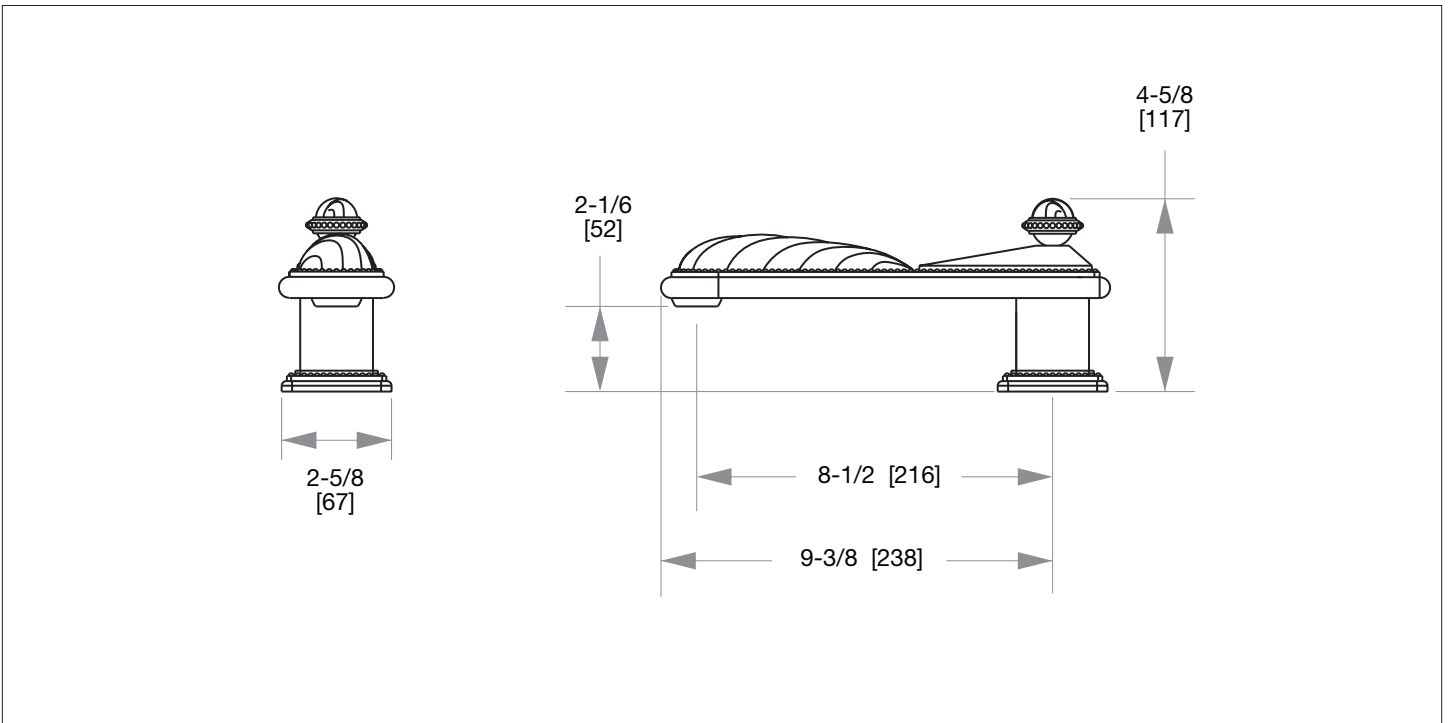

AVAILABLE SEMIPRECIOUS INSERTS

RKCR Rock Crystal	RSQU Rose Quartz	AMET Amethyst

The measurements shown are for reference only. Products and specifications shown are subject to change without notice.

Rev A