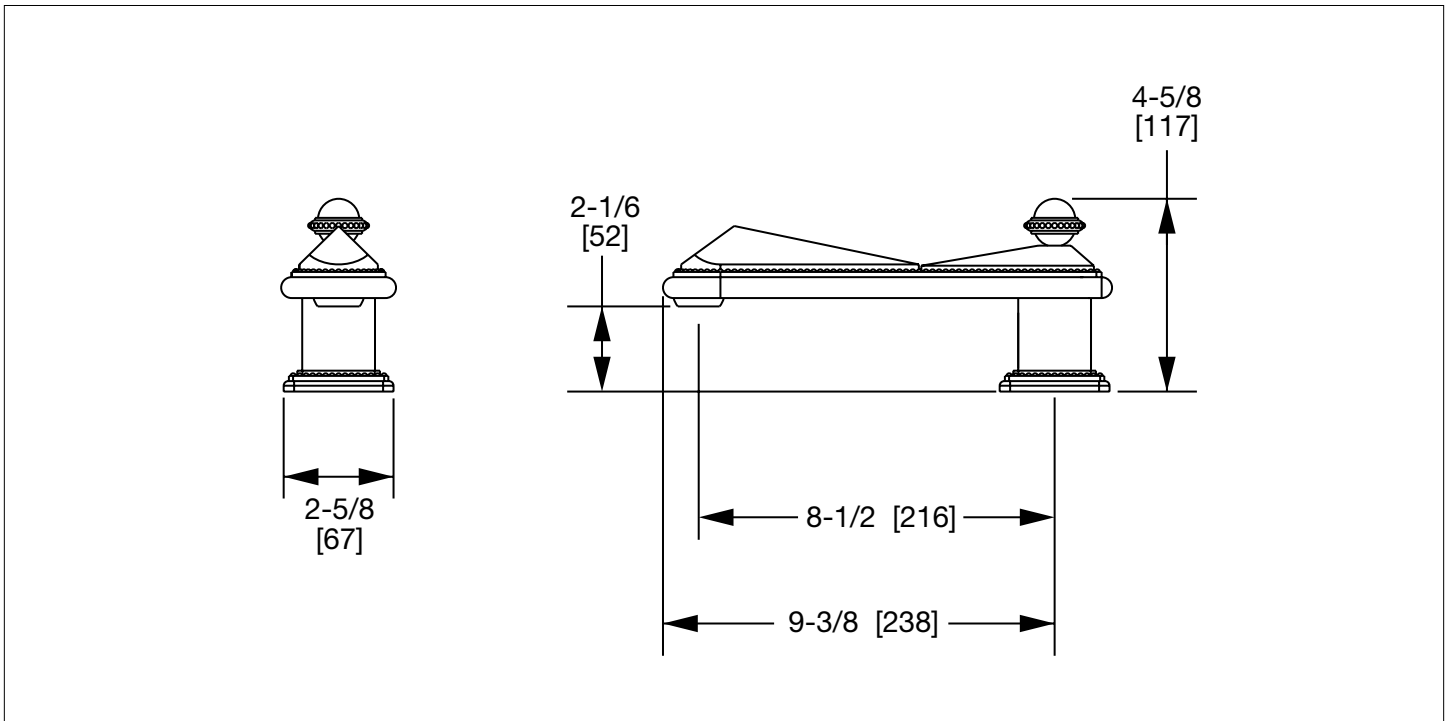

The measurements shown are for reference only. Products and specifications shown are subject to change without notice.

Rev A