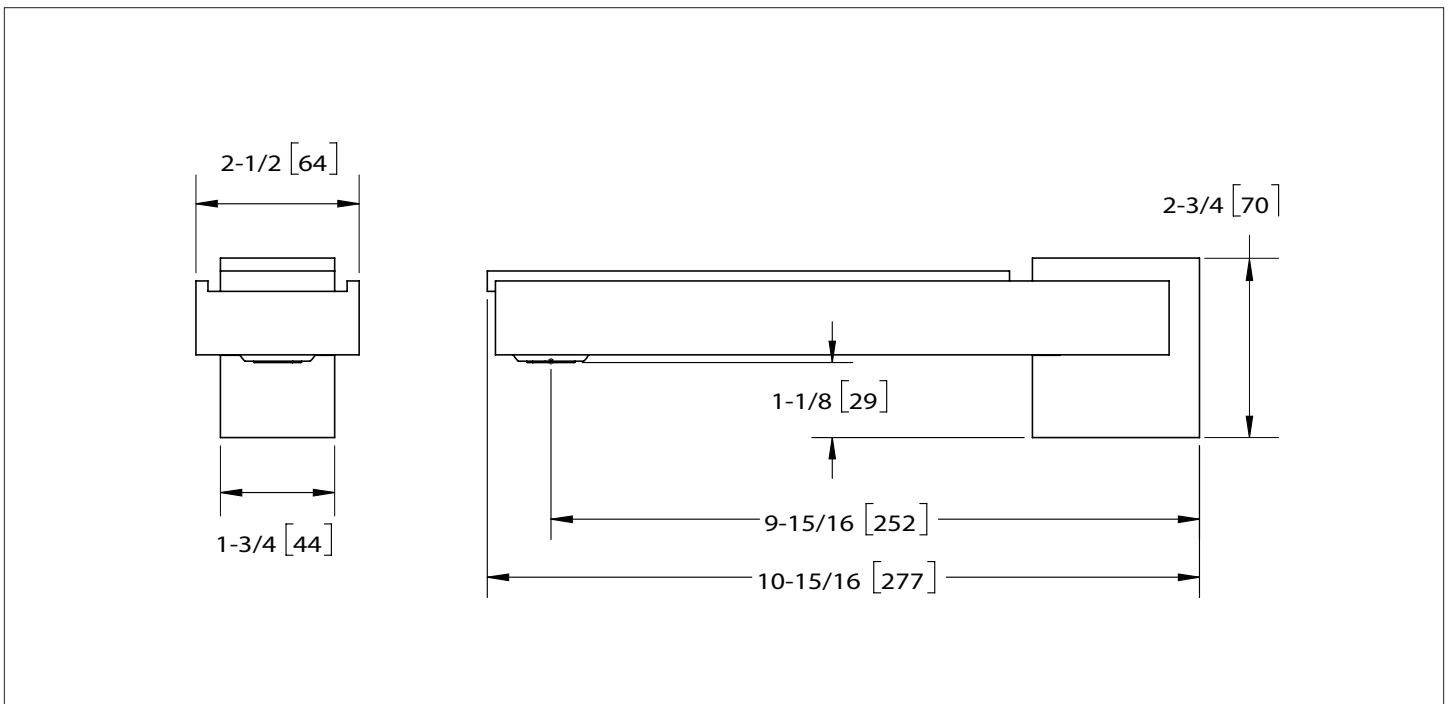

The measurements shown are for reference only. Products and specifications shown are subject to change without notice.

REV A