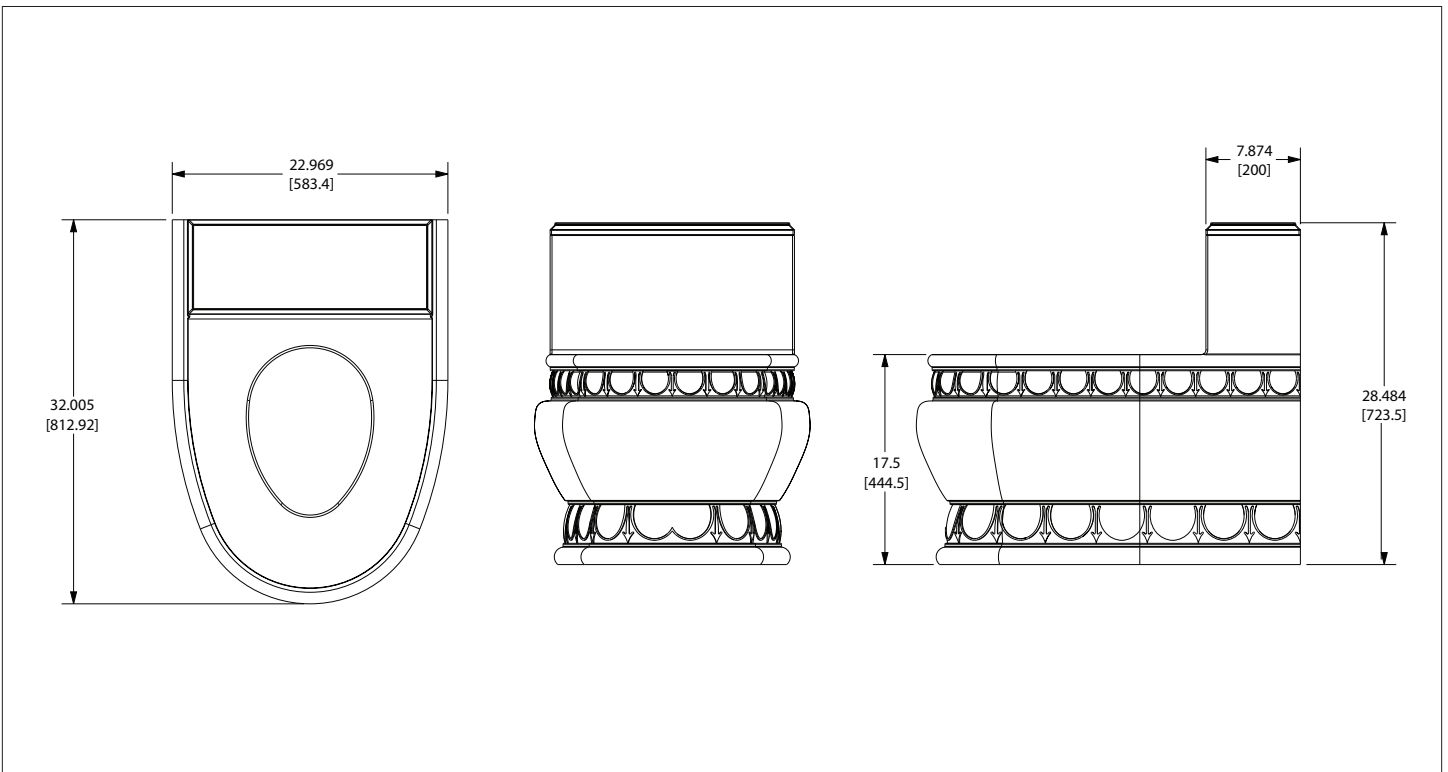

The measurements shown are for reference only. Products and specifications shown are subject to change without notice.

Rev A