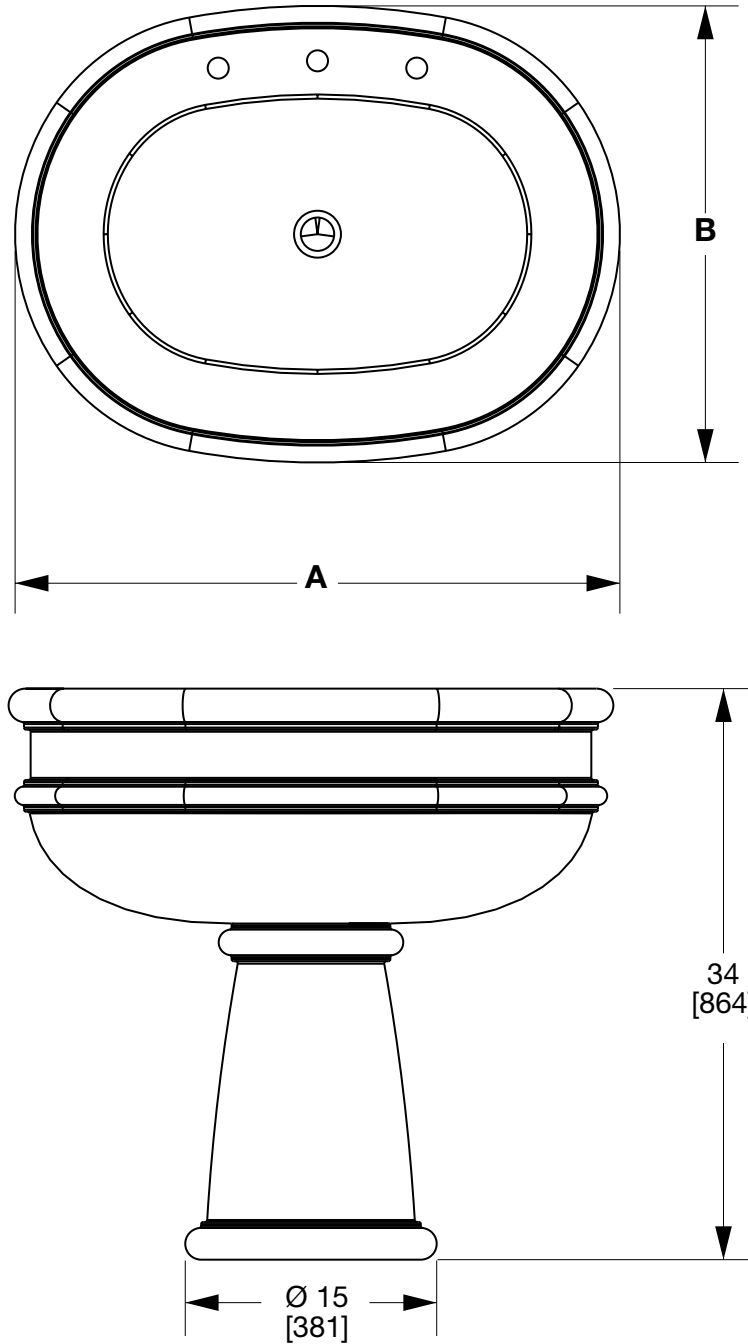

GRECIAN PEDESTAL LARGE 0292PED-L-XXXX
GRECIAN PEDESTAL MEDIUM 0292PED-M-XXXX

PRODUCT	A	B
0292PED-L-XXXX Large	36 [914 mm]	27 [686 mm]
0292PED-M-XXXX Medium	30 [762 mm]	25 [635 mm]

The measurements shown are for reference only. Products and specifications shown are subject to change without notice.