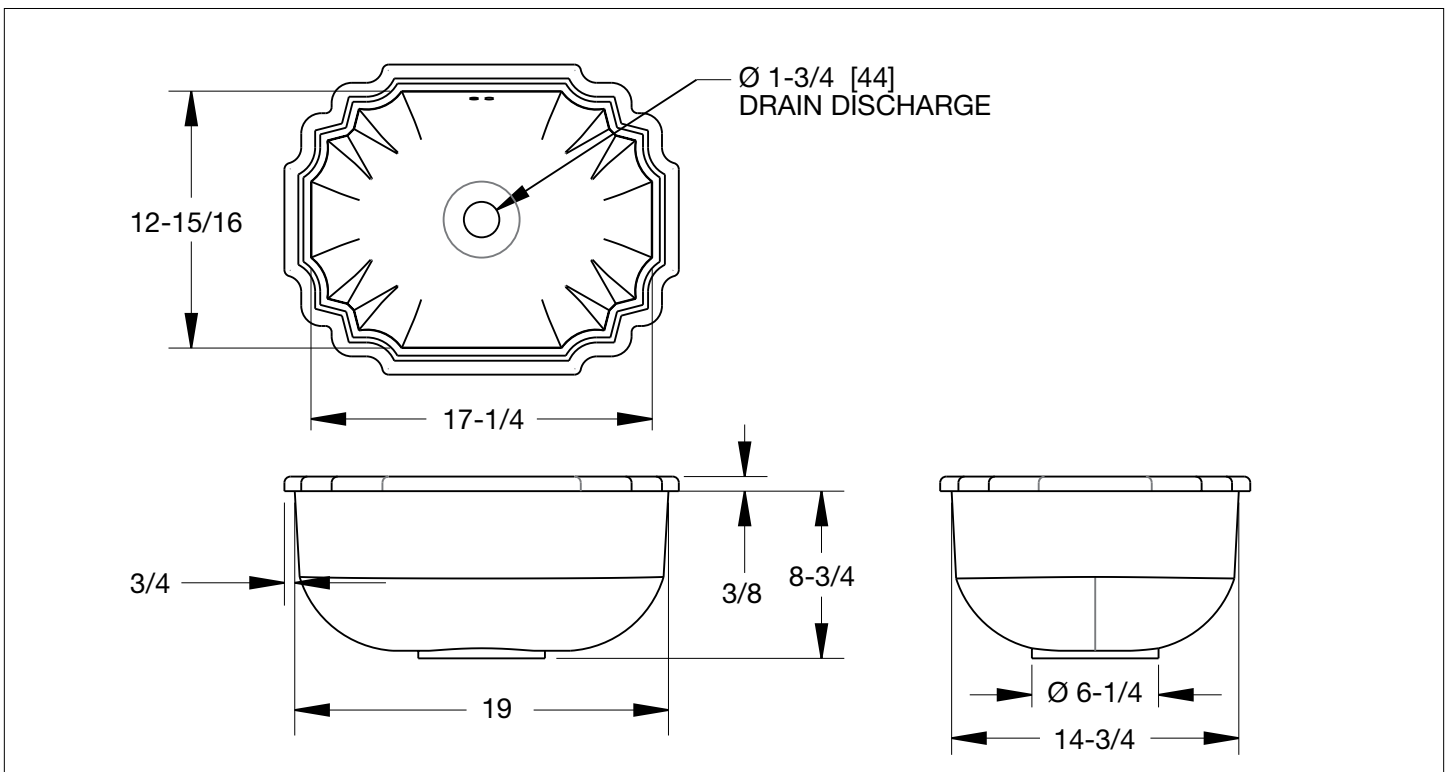

The measurements shown are for reference only. Products and specifications shown are subject to change without notice.

Rev A