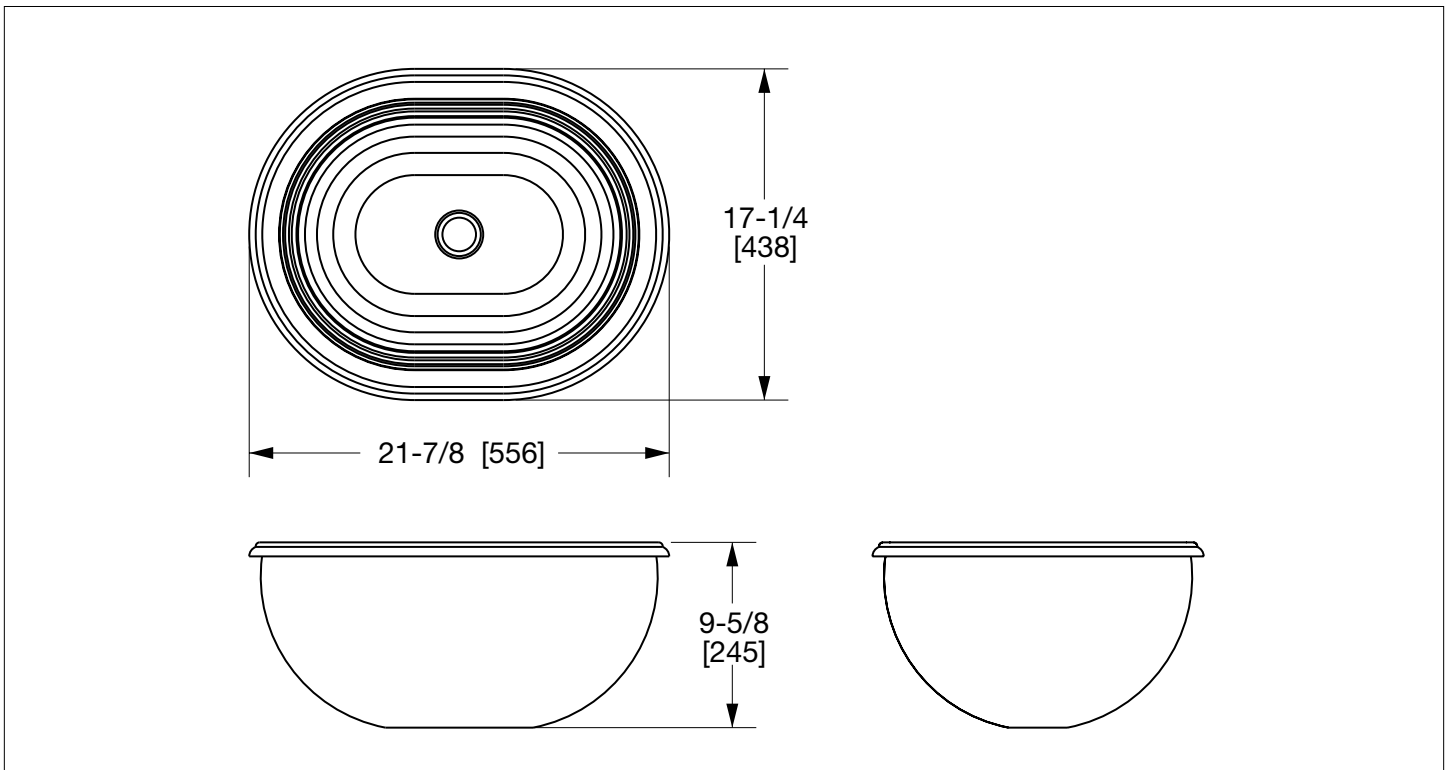

The measurements shown are for reference only. Products and specifications shown are subject to change without notice.

Rev A