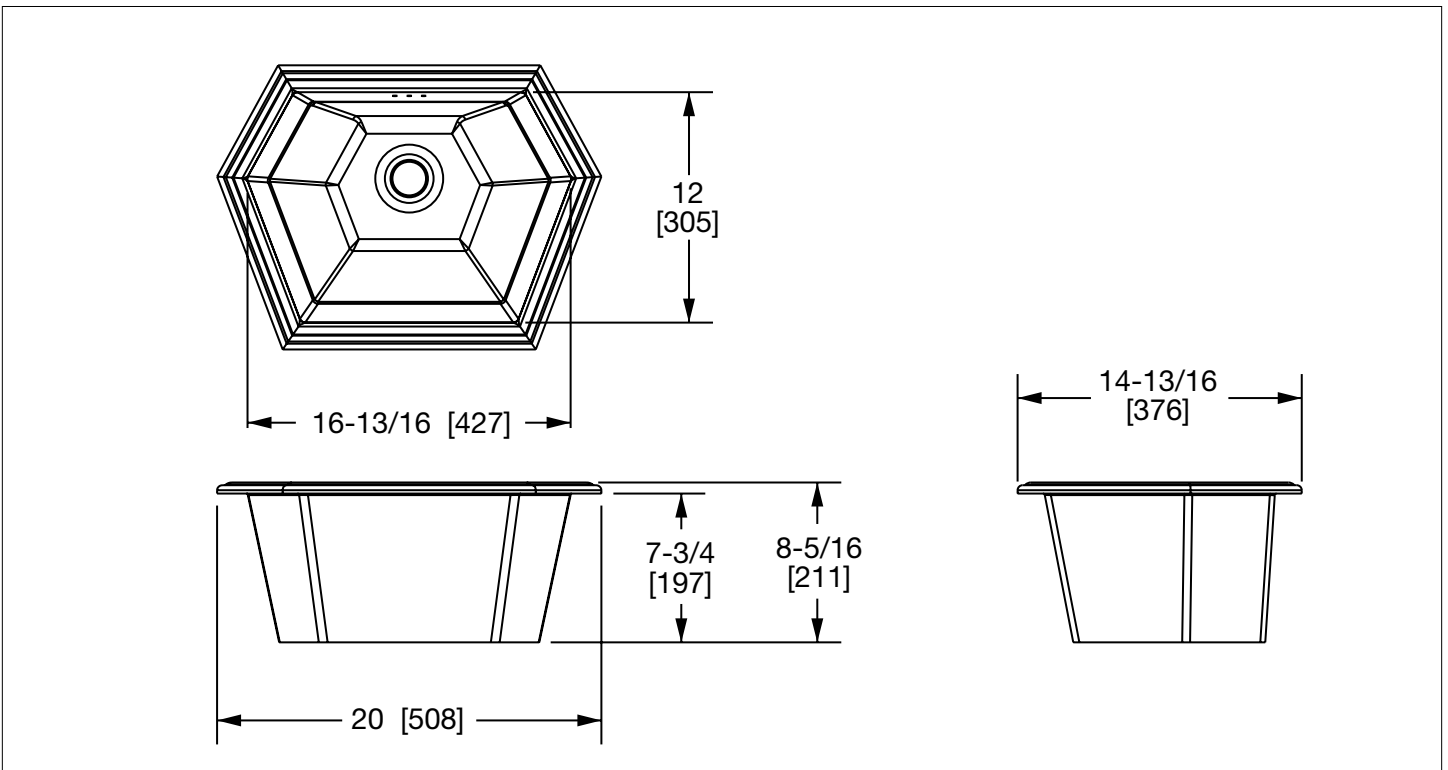

The measurements shown are for reference only. Products and specifications shown are subject to change without notice.

Rev A